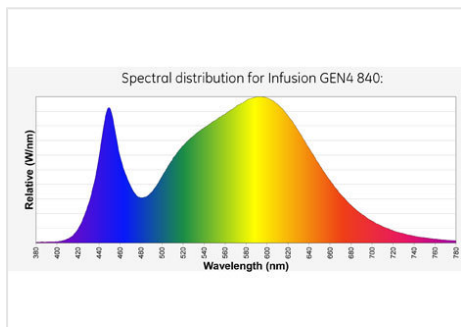

Logistic data

Pack Quantity	6
Product status	Available

Technical drawing