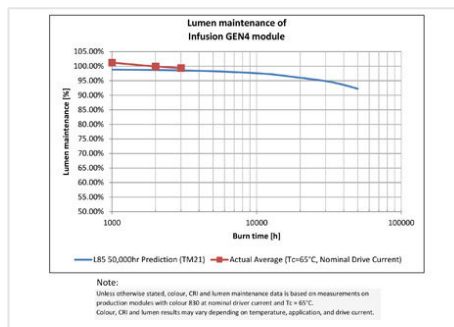

Logistic data

Pack Quantity	6
Product status	Available

Technical drawing