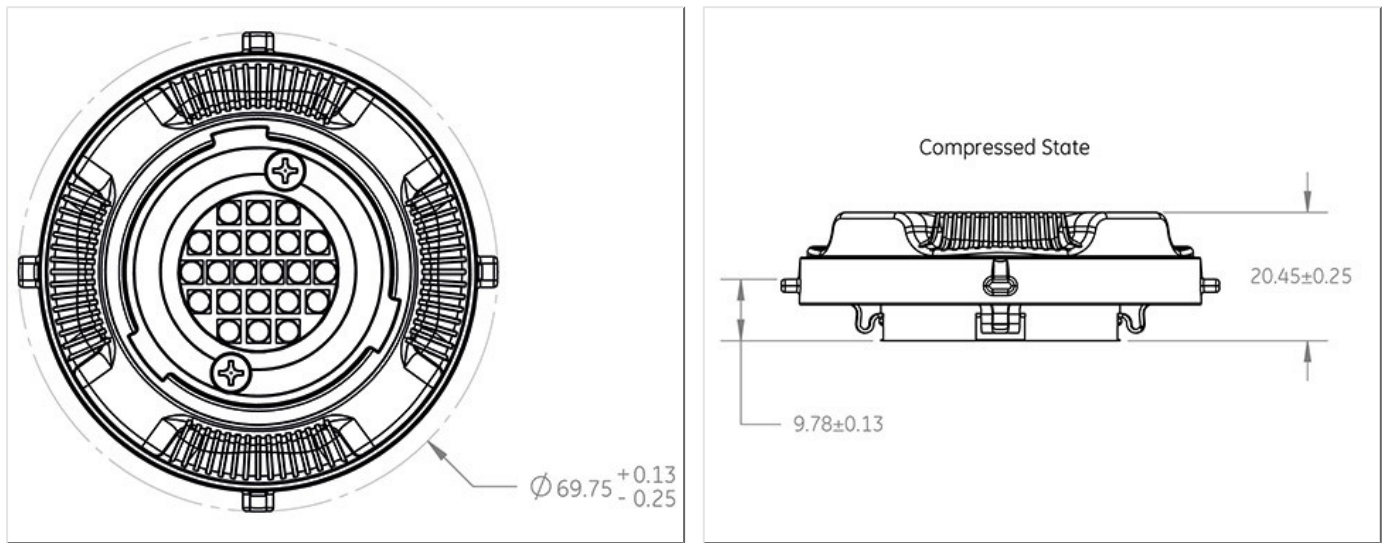

Logistic data

Pack Quantity	6
Product status	Available

Technical drawing