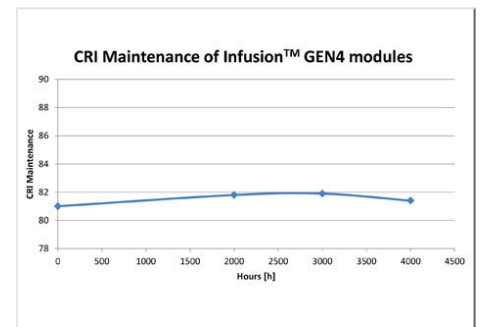

Logistic data

Pack Quantity	6
Product status	Available

Technical drawing