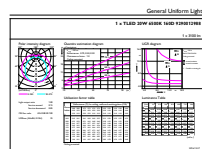

Photometric data