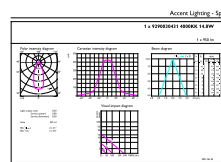

Photometric data

Light Distribution Diagram - MAS ExpertColor 14.8-75W 940 AR111 45D

Accent Lighting Spots - MAS ExpertColor 14.8-75W 940 AR111 45D