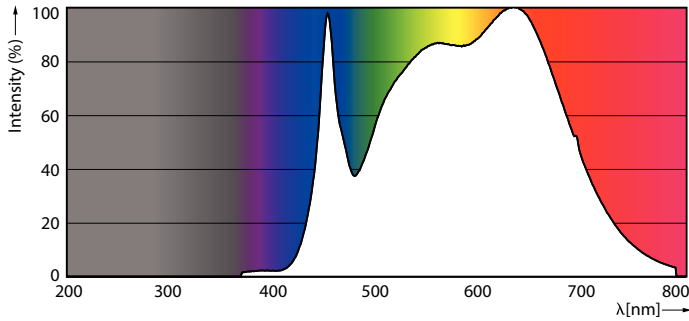

MASTER LEDspot ExpertColor AR111

Photometric data

Spectral Power Distribution Colour - MAS ExpertColor 14.8-75W 940 AR111 45D