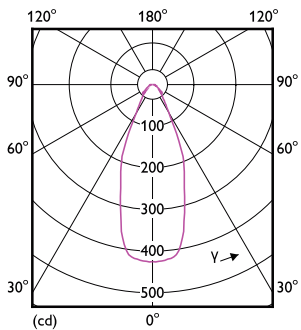

Photometric data

Light Distribution Diagram - MAS ExpertColor 14.8-75W 940 AR111 45D

Accent Lighting Spots - MAS ExpertColor 14.8-75W 940 AR111 45D