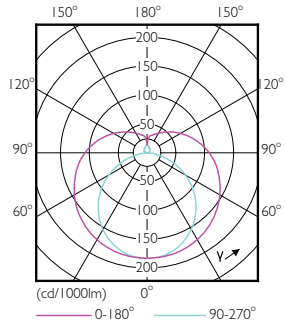

MASTER LEDtube InstantFit HF T5

Photometric data

LEDtube 600mm 8W G5 830 1000lm