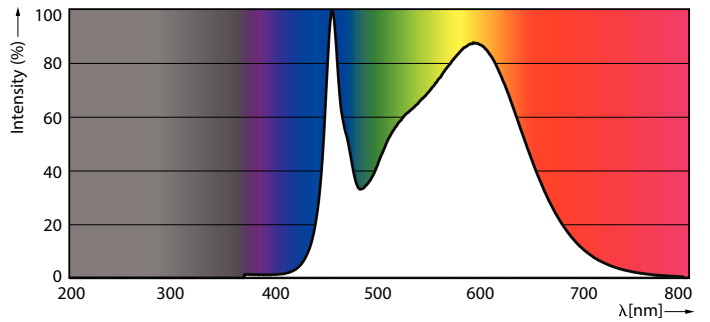

LEDtube 1500mm 20W G5 840 3000lm