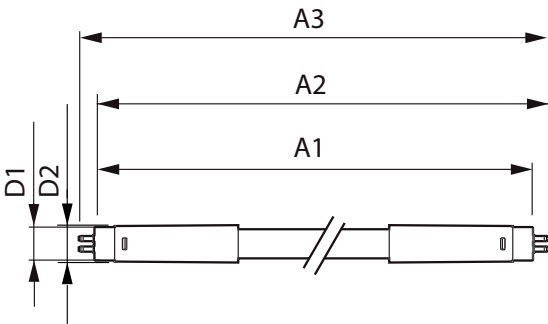

MASTER LEDtube InstantFit HF T5

Approval and Application

Energy Saving Product	Yes
Energy Efficiency Label (EEL)	A++
Approval Marks	TUV CE marking RoHS compliance KEMA Keur certificate
Energy Consumption kWh/1000 h	24 kWh

Product Data

Full product code	871869674337900

Order product name	MAS LEDtube HF 1500mm HE 20W 840 T5
EAN/UPC - Product	8718696743379
Order code	929001391402
Numerator - Quantity Per Pack	1
Numerator - Packs per outer box	10
Material Nr. (12NC)	929001391402
Net Weight (Piece)	0.196 kg

Dimensional drawing

TLED 1500mm 230V/17W-35W 2600lm 160D 400

Product	D1	D2	A1	A2	A3
MAS LEDtube HF 1500mm HE 20W 840 T5	15.5 mm	18.8 mm	1449 mm	1456.1 mm	1463.2 mm

Photometric data