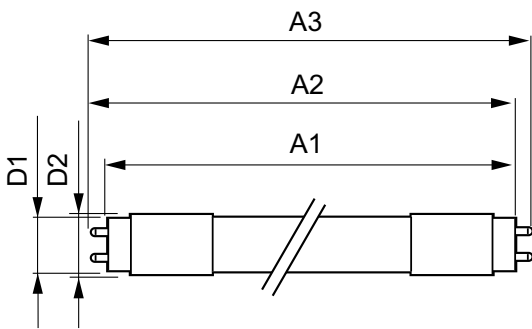

MASTER LEDtube EM/Mains T8

Mechanical and Housing

Product Length 1200 mm

Approval and Application

Energy Efficiency Label (EEL) A++

Energy Saving Product Yes

Approval Marks TUV CE marking RoHS compliance KEMA Keur certificate

Energy Consumption kWh/1000 h 16 kWh

Product Data

Full product code 871869668740600

Order product name MAS LEDtube 1200mm UO 16W 865 T8

EAN/UPC - Product 8718696687406

Order code 929001298002

Numerator - Quantity Per Pack 1

Numerator - Packs per outer box 10

Material Nr. (12NC) 929001298002

Net Weight (Piece) 0.251 kg

Warnings and Safety

- NOTES: The overall energy efficiency and light distribution of any installation that uses these lamps are determined by the design of the installation.

Dimensional drawing

TLED 4ft 16W-36W 2500lm 160D 6500K G13ND

Product	D1	D2	A1	A2	A3
MAS LEDtube 1200mm UO 16W 865 T8	25.78 mm	28 mm	1198.2 mm	1205.3 mm	1212.4 mm

Photometric data