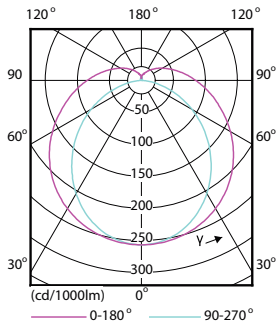

Material Nr. (12NC) 929001298002

Net Weight (Piece) 0.251 kg

Warnings and Safety

- NOTES: The overall energy efficiency and light distribution of any installation that uses these lamps are determined by the design of the installation.

Dimensional drawing

TLED 4ft 16W-36W 2500lm 160D 6500K G13ND

Product	D1	D2	A1	A2	A3
MAS LEDtube 1200mm UO 16W 865 T8	25.78 mm	28 mm	1198.2 mm	1205.3 mm	1212.4 mm

Photometric data

LEDtube 1200mm UO 16W 865 T8

LEDtube 1200mm UO 16W 865 T8

MASTER LEDtube EM/Mains T8

Photometric data

Lifetime