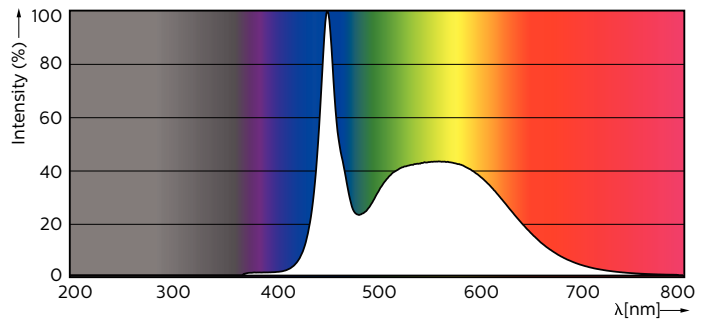

LEDtube 1200mm UO 16W 865 T8

LEDtube 1200mm UO 16W 865 T8