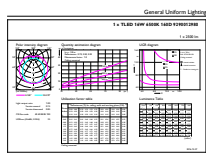

Material Nr. (12NC) 929001298002

Net Weight (Piece) 0.251 kg

Warnings and Safety

- NOTES: The overall energy efficiency and light distribution of any installation that uses these lamps are determined by the design of the installation.

Dimensional drawing

TLED 4ft 16W-36W 2500lm 160D 6500K G13ND

Product	D1	D2	A1	A2	A3
MAS LEDtube 1200mm UO 16W 865 T8	25.78 mm	28 mm	1198.2 mm	1205.3 mm	1212.4 mm

Photometric data

LEDtube 1200mm UO 16W 865 T8