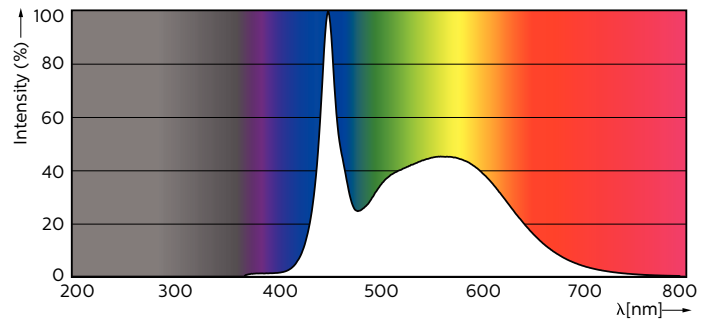

MASTER LEDtube EM/Mains T8

Approval and Application

Energy Saving Product	Yes
Energy Efficiency Label (EEL)	A++
Approval Marks	TUV CE marking RoHS compliance KEMA Keur certificate
Energy Consumption kWh/1000 h	24 kWh

Product Data

Full product code	871869668746800

Order product name	MAS LEDtube 1500mm UO 24W 865 T8
EAN/UPC - Product	8718696687468
Order code	929001298302
Numerator - Quantity Per Pack	1
Numerator - Packs per outer box	10
Material Nr. (12NC)	929001298302
Net Weight (Piece)	0.450 kg

Warnings and Safety

- NOTES: The overall energy efficiency and light distribution of any installation that uses these lamps are determined by the design of the installation.

Dimensional drawing

Product	D1	D2	A1	A2	A3
MAS LEDtube 1500mm UO 24W 865 T8	25.78 mm	28 mm	1498.7 mm	1505.8 mm	1512.9 mm

Photometric data