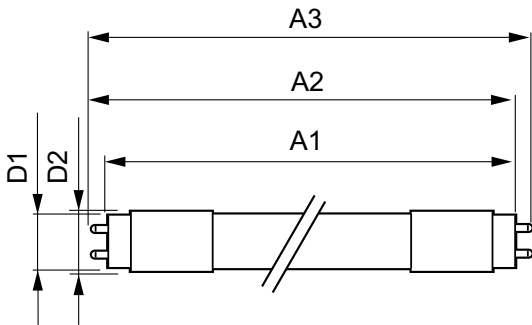

Product Data

Full product code	871869668746800
-------------------	-----------------

Order product name	MAS LEDtube 1500mm UO 24W 865 T8
EAN/UPC - Product	8718696687468
Order code	929001298302
Numerator - Quantity Per Pack	1
Numerator - Packs per outer box	10
Material Nr. (12NC)	929001298302
Net Weight (Piece)	0.450 kg

Warnings and Safety

- NOTES: The overall energy efficiency and light distribution of any installation that uses these lamps are determined by the design of the installation.

Dimensional drawing

TLED 4ft 24W-58W 3700lm 160D 6500K G13ND

Product	D1	D2	A1	A2	A3
MAS LEDtube 1500mm UO 24W 865 T8	25.78 mm	28 mm	1498.7 mm	1505.8 mm	1512.9 mm

Photometric data

MASTER LEDtube EM/Mains T8