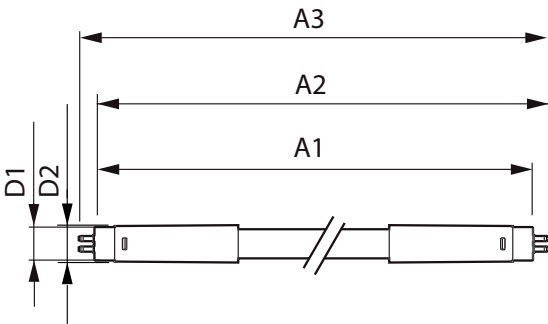

Dimensional drawing

TLED 230V 37-80W 5600lm 160D 3000K G5 ND

Product	D1	D2	A1	A2	A3
MAS LEDtube HF 1500mm UO 36W 830 T5	15.2 mm	21 mm	1447.8 mm	1454.9 mm	1462 mm

Photometric data

General Reference 14 Recycling 14 Page 14