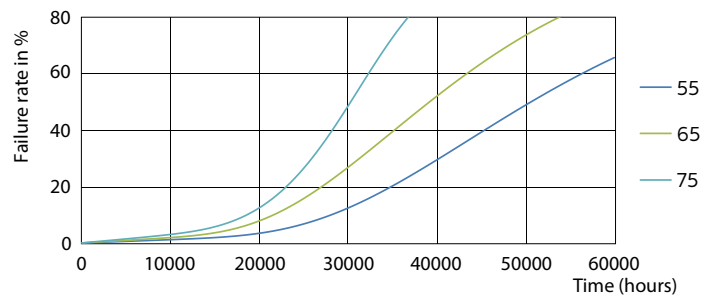

MASTER LEDtube InstantFit HF T5

Lifetime

LEDtube 1500mm 36W G5 5600lm