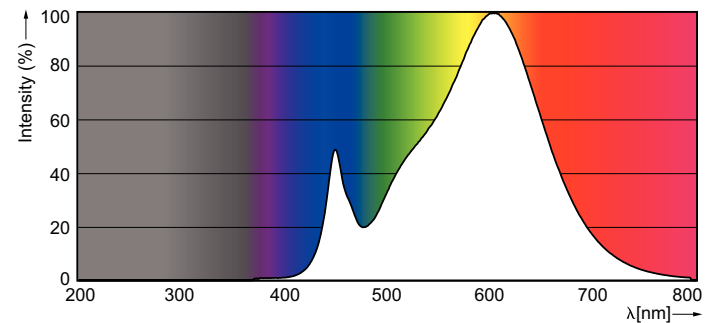

LEDtube VLE 600 mm 10 W /830 T8 ROT