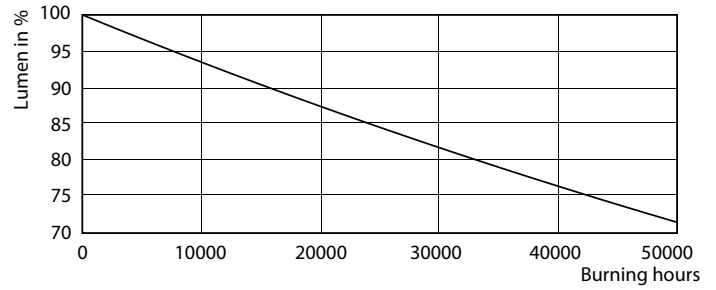

MASTER LEDtube InstantFit HF T5

Lifetime

LEDtube 1500mm 36W G5 5600lm