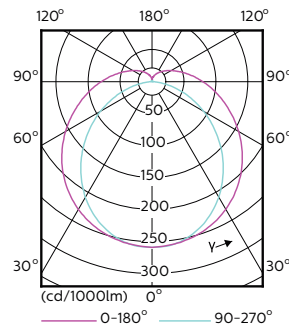

LEDtube VLE 600 mm 10 W /830 T8 ROT