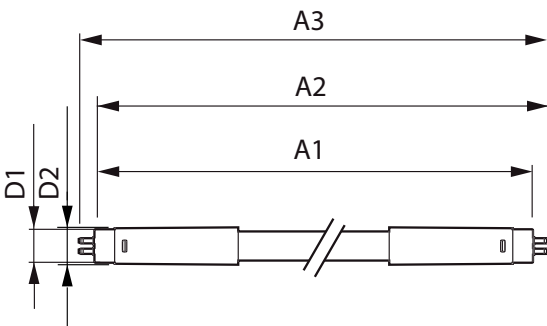

MASTER LEDtube InstantFit HF T5

Mechanical and Housing

Product Length 1500 mm

Approval and Application

Energy Saving Product Yes

Energy Efficiency Label (EEL) A++

Approval Marks TUV CE marking RoHS compliance KEMA Keur certificate

Energy Consumption kWh/1000 h 42 kWh

Product Data

Full product code 871869670603900

Order product name MAS LEDtube HF 1500mm UO 36W 840 T5

EAN/UPC - Product 8718696706039

Order code 929001346202

Numerator - Quantity Per Pack 1

Numerator - Packs per outer box 10

Material Nr. (12NC) 929001346202

Net Weight (Piece) 0.170 kg

Dimensional drawing

TLED 230V 37-80W 5600lm 160D 4000K G5 ND

Product	D1	D2	A1	A2	A3
MAS LEDtube HF 1500mm UO 36W 840 T5	15.2 mm	21 mm	1447.8 mm	1454.9 mm	1462 mm