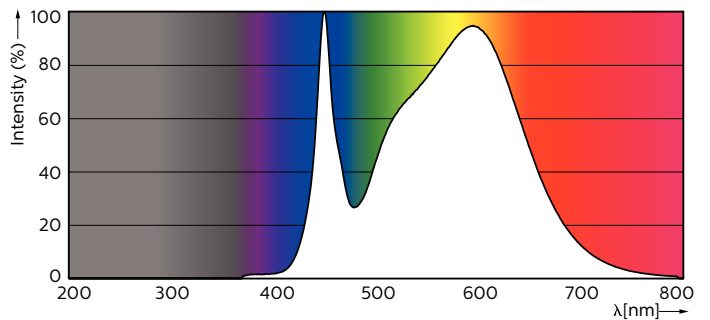

MASTER LEDtube InstantFit HF T5

Mechanical and Housing

Product Length 1500 mm

Approval and Application

Energy Saving Product Yes

Energy Efficiency Label (EEL) A++

Approval Marks TUV CE marking RoHS compliance KEMA Keur certificate

Energy Consumption kWh/1000 h 42 kWh

Product Data

Full product code 871869670603900

Order product name MAS LEDtube HF 1500mm UO 36W 840 T5

EAN/UPC - Product 8718696706039

Order code 929001346202

Numerator - Quantity Per Pack 1

Numerator - Packs per outer box 10

Material Nr. (12NC) 929001346202

Net Weight (Piece) 0.170 kg

Dimensional drawing

TLED 230V 37-80W 5600lm 160D 4000K G5 ND

Product	D1	D2	A1	A2	A3
MAS LEDtube HF 1500mm UO 36W 840 T5	15.2 mm	21 mm	1447.8 mm	1454.9 mm	1462 mm

Photometric data