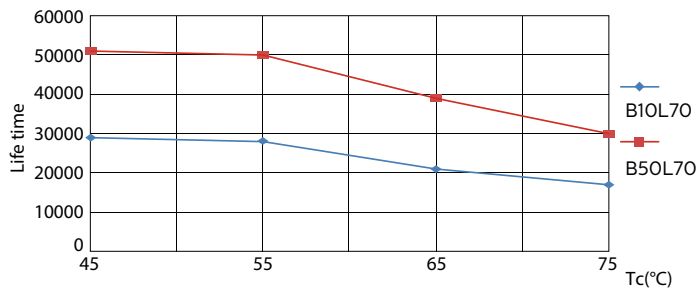

Product data

| General Information | |
|---------------------------------------|---------------------|
| Cap-Base | G5 [G5] |
| EU RoHS compliant | Yes |
| Nominal Lifetime (Nom) | 60000 h |
| Switching Cycle | 50000X |
| Light Technical | |
| Color Code | 865 [CCT of 6500K] |
| Beam Angle (Nom) | 160 ° |
| Luminous Flux (Nom) | 5600 lm |
| Color Designation | Cool Daylight |
| Correlated Color Temperature (Nom) | 6500 K |
| Luminous Efficacy (rated) (Nom) | 155.00 lm/W |
| Color Consistency | <6 |
| Color Rendering Index (Nom) | 80 |
| LLMF At End Of Nominal Lifetime (Nom) | 70 % |
| Operating and Electrical | |
| Input Frequency | 40000-75000 Hz |

Photometric data

LEDtube 1500mm 36W G5 865 5600lm

LEDtube 1500mm 36W G5 865 5600lm

MASTER LEDtube InstantFit HF T5

Photometric data

LEDtube 1200mm 26W G5

Lifetime

LEDtube 1500mm 36W G5 5600lm