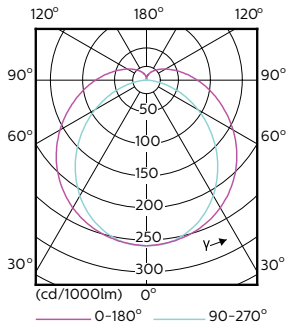

Dimensional drawing

TLED 230V 37-80W 5600lm 160D 6500K G5 ND

| Product | D1 | D2 | A1 | A2 | A3 |
|----------------------------------------|---------|-------|-----------|-----------|---------|
| Master LEDtube HF 1500mm UO 36W 865 T5 | 15.2 mm | 21 mm | 1447.8 mm | 1454.9 mm | 1462 mm |

Photometric data

LEDtube 1500mm 36W G5 865 5600lm

LEDtube 1500mm 36W G5 865 5600lm

MASTER LEDtube InstantFit HF T5

Photometric data

LEDtube 1200mm 26W G5

Lifetime

LEDtube 1500mm 36W G5 5600lm