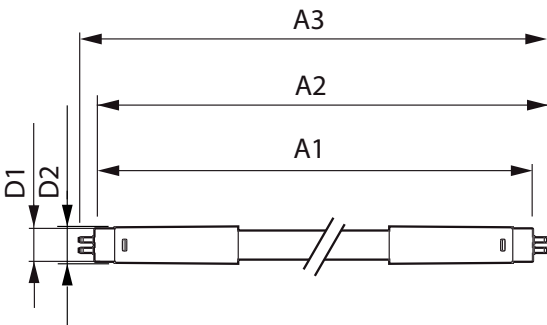

MASTER LEDtube InstantFit HF T5

Mechanical and Housing

Bulb Finish	Frosted
Bulb Material	Plastic
Product Length	1500 mm
Bulb Shape	Tube, double-ended

Approval and Application

Energy Efficiency Label (EEL)	A++
Energy Saving Product	Yes
Approval Marks	RoHS compliance TUV CE marking KEMA Keur certificate
Energy Consumption kWh/1000 h	36 kWh

Product Data

Full product code	871869670605300
Order product name	Master LEDtube HF 1500mm UO 36W 865 T5
EAN/UPC - Product	8718696706053
Order code	929001346302
Numerator - Quantity Per Pack	1
Numerator - Packs per outer box	10
Material Nr. (12NC)	929001346302
Net Weight (Piece)	0.170 kg

Dimensional drawing

TLED 230V 37-80W 5600lm 160D 6500K G5 ND

Product	D1	D2	A1	A2	A3
Master LEDtube HF 1500mm UO 36W 865 T5	15.2 mm	21 mm	1447.8 mm	1454.9 mm	1462 mm

Photometric data