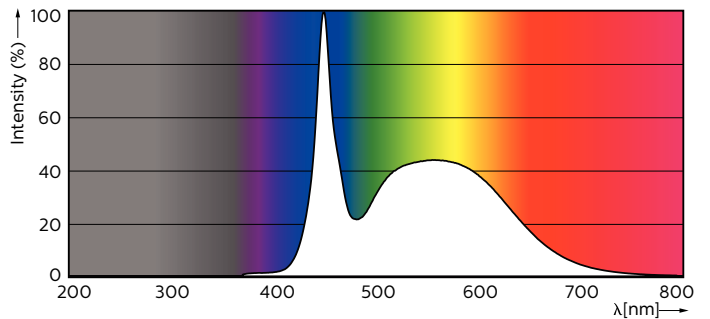

LEDtube 1500mm 36W G5 865 5600lm

LEDtube 1500mm 36W G5 865 5600lm