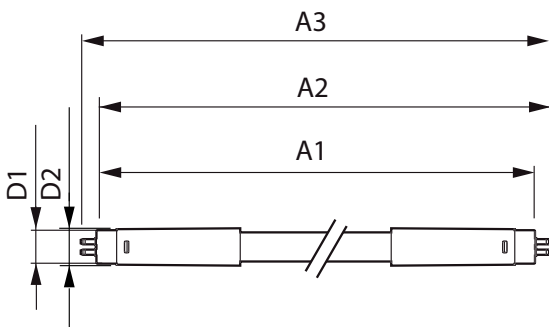

MASTER LEDtube InstantFit HF T5

Product Length	1500 mm
Approval and Application	
Energy Efficiency Label (EEL)	A+
Energy Saving Product	Yes
Approval Marks	TUV CE marking RoHS compliance KEMA Keur certificate
Energy Consumption kWh/1000 h	31 kWh
Product Data	
Full product code	871869668552500

Order product name	Master LEDtube HF 1500mm HO 26W 830 T5
EAN/UPC - Product	8718696685525
Order code	929001296102
Numerator - Quantity Per Pack	1
Numerator - Packs per outer box	10
Material Nr. (12NC)	929001296102
Net Weight (Piece)	0.197 kg

Dimensional drawing

TLED 230V 26W-49W 3700lm 3000K G5 ND

Product	D1	D2	A1	A2	A3
Master LEDtube HF 1500mm HO 26W 830 T5	15.2 mm	21 mm	1447.8 mm	1454.9 mm	1462 mm