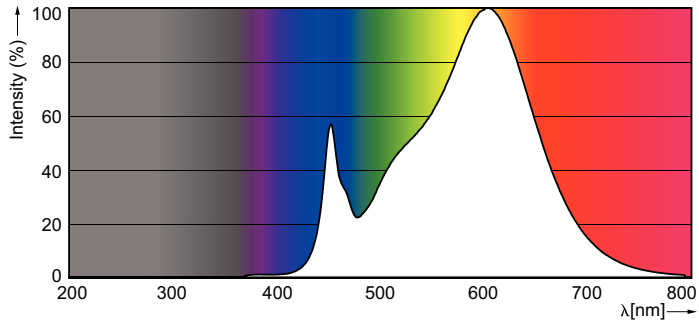

MASTER LEDtube InstantFit HF T5

Photometric data

LEDtube HF 1500mm 26W G5 830 3700lm T5 HO