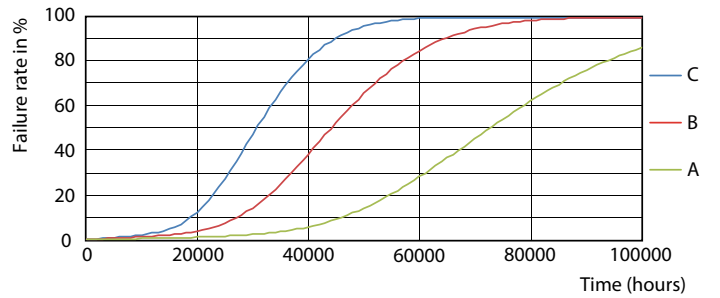

LEDtube MAS 14,7W G13 2300lm 830

MASTER LEDtube EM/Mains

Photometric data

LEDtube MAS 14,7W G13 2300lm 830

Lifetime

LEDtube MAS 14,7W 70K LumenVsTc

LEDtube_70K_LifetimeVsTc-LED

LEDtube_70K-LED