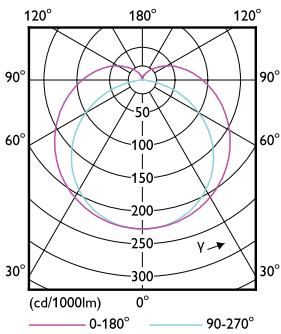

Warnings and Safety

• -

Product data

General Information		Operating and Electrical	
Cap base	G13 ROT (Rotating) [Medium Bi-Pin Fluorescent]	Input frequency	50 to 60 Hz
EU RoHS compliant	Yes	Power (Rated) (Nom)	14.7 W
Nominal lifetime (nom.)	70000 h	Lamp current (max.)	74 mA
Switching cycle	200,000X	Lamp current (min.)	61 mA
Light Technical		Starting time (nom.)	0.5 s
Colour Code	830 [CCT of 3,000 K]	Warm-up time to 60% light (nom.)	0.5 s
Beam Angle (Nom)	160 °	Power factor (nom.)	0.9
Luminous flux (nom.)	2300 lm	Voltage (Nom)	220-240 V
Colour designation	White (WH)	Temperature	
Correlated Colour Temperature (Nom)	3000 K	T-ambient (max.)	45 °C
Luminous efficacy (rated) (nom.)	156.00 lm/W	T-ambient (min.)	-20 °C
Colour consistency	<6	T storage (max.)	65 °C
Colour rendering index (nom.)	80	T storage (min.)	-40 °C
LLMF at end of nominal lifetime (nom.)	70 %	T-Case maximum (nom.)	55 °C

MASTER LEDtube EM/Mains

Controls and Dimming

Dimmable	No
----------	----

Mechanical and Housing

Lamp Finish	Frosted
Bulb material	Plastic
Product length	1200 mm

Approval and Application

Energy efficiency label (EEL)	A++
Energy-saving product	Yes
Approval marks	RoHS compliance CE marking KEMA Keur certificate

Dimensional drawing

TLED T8 220-240V 14.7-36W 2300lm 3000K

Product	D1	D2	A1	A2	A3
MASTER LEDtube 1200mm UO 14.7W 830 T8	25.8 mm	28 mm	1198.2 mm	1205.3 mm	1212.4 mm

Photometric data

LEDtube MAS 14,7W G13 2300lm