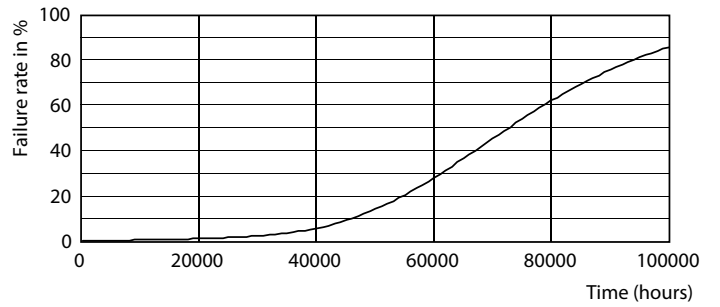

LEDtube MAS 14,7W G13 2300lm 830

MASTER LEDtube EM/Mains

Photometric data

LEDtube MAS 14,7W G13 2300lm 830

Lifetime

LEDtube MAS 14,7W 70K LumenVsTc

LEDtube_70K_LifetimeVsTc-LED

LEDtube_70K-LED