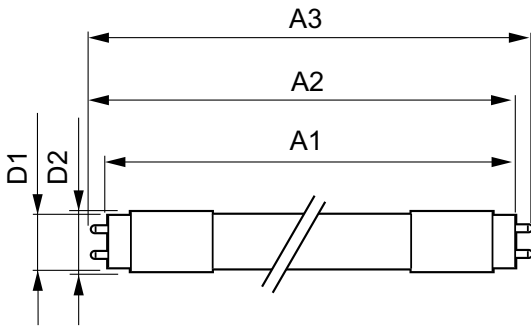

Warnings and Safety

• -

Product data

General Information		Operating and Electrical	
Cap base	G13 ROT (Rotating) [Medium Bi-Pin Fluorescent]	Input frequency	50 to 60 Hz
EU RoHS compliant	Yes	Power (Rated) (Nom)	14.7 W
Nominal lifetime (nom.)	70000 h	Lamp current (max.)	74 mA
Switching cycle	200,000X	Lamp current (min.)	61 mA
Light Technical		Starting time (nom.)	0.5 s
Colour Code	830 [CCT of 3,000 K]	Warm-up time to 60% light (nom.)	0.5 s
Beam Angle (Nom)	160 °	Power factor (nom.)	0.9
Luminous flux (nom.)	2300 lm	Voltage (Nom)	220-240 V
Colour designation	White (WH)	Temperature	
Correlated Colour Temperature (Nom)	3000 K	T-ambient (max.)	45 °C
Luminous efficacy (rated) (nom.)	156.00 lm/W	T-ambient (min.)	-20 °C
Colour consistency	<6	T storage (max.)	65 °C
Colour rendering index (nom.)	80	T storage (min.)	-40 °C
LLMF at end of nominal lifetime (nom.)	70 %	T-Case maximum (nom.)	55 °C

MASTER LEDtube EM/Mains

Controls and Dimming

Dimmable	No
----------	----

Mechanical and Housing

Lamp Finish	Frosted
Bulb material	Plastic
Product length	1200 mm

Approval and Application

Energy efficiency label (EEL)	A++
Energy-saving product	Yes
Approval marks	RoHS compliance CE marking KEMA Keur certificate

Energy consumption kWh/1,000 hours 15 kWh

Product Data

Full product code	871951431656000
Order product name	MASTER LEDtube 1200mm UO 14.7W 830 T8
EAN/UPC – product	8719514316560
Order code	31656000
SAP numerator – quantity per pack	1
Numerator – packs per outer box	10
SAP material	929002998202
SAP net weight (piece)	0.270 kg

Dimensional drawing

TLED T8 220-240V 14.7-36W 2300lm 3000K

Product	D1	D2	A1	A2	A3
MASTER LEDtube 1200mm UO 14.7W 830 T8	25.8 mm	28 mm	1198.2 mm	1205.3 mm	1212.4 mm

Photometric data

LEDtube MAS 14,7W G13 2300lm