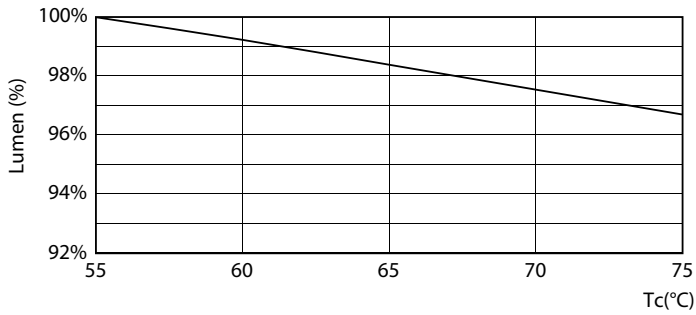

Warnings and Safety

• -

Product data

General Information		Operating and Electrical	
Cap base	G13 ROT (Rotating) [Medium Bi-Pin Fluorescent]	Input frequency	50 to 60 Hz
EU RoHS compliant	Yes	Power (Rated) (Nom)	14.7 W
Nominal lifetime (nom.)	70000 h	Lamp current (max.)	74 mA
Switching cycle	200,000X	Lamp current (min.)	61 mA
Light Technical		Starting time (nom.)	0.5 s
Colour Code	830 [CCT of 3,000 K]	Warm-up time to 60% light (nom.)	0.5 s
Beam Angle (Nom)	160 °	Power factor (nom.)	0.9
Luminous flux (nom.)	2300 lm	Voltage (Nom)	220-240 V
Colour designation	White (WH)	Temperature	
Correlated Colour Temperature (Nom)	3000 K	T-ambient (max.)	45 °C
Luminous efficacy (rated) (nom.)	156.00 lm/W	T-ambient (min.)	-20 °C
Colour consistency	<6	T storage (max.)	65 °C
Colour rendering index (nom.)	80	T storage (min.)	-40 °C
LLMF at end of nominal lifetime (nom.)	70 %	T-Case maximum (nom.)	55 °C

LEDtube MAS 14,7W G13 2300lm 830

MASTER LEDtube EM/Mains

Photometric data

LEDtube MAS 14,7W G13 2300lm 830

Lifetime

LEDtube MAS 14,7W 70K LumenVsTc

LEDtube_70K_LifetimeVsTc-LED

LEDtube_70K-LED