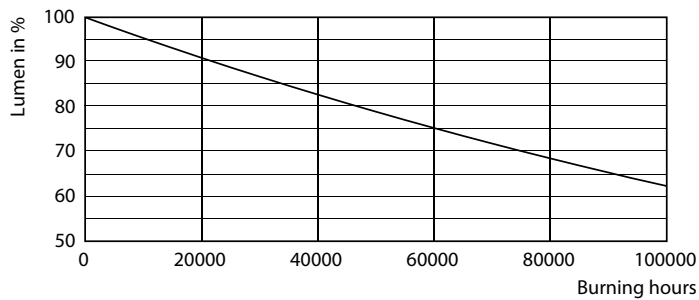

Warnings and Safety

- NOTE: The overall energy efficiency and light distribution of any installation that uses these lamps will be determined by the design of the installation.

Product data

General information	
Cap-Base	G13 ROT (Rotating) [Medium Bi-Pin Fluorescent]
EU RoHS compliant	Yes
Nominal Lifetime (Nom)	75000 h
Switching Cycle	200000X
Flux measurement reference	Sphere
Light technical	
Color Code	865 [CCT of 6500K]
Beam Angle (Nom)	160 °
Luminous Flux (Nom)	3100 lm
Color Designation	Cool Daylight
Correlated Color Temperature (Nom)	6500 K

General uniform lighting

MASTER LEDtube EM/Mains T8

Photometric data

Light Distribution Diagram

Lifetime

Lumen Maintenance Diagram

FailureRate

LumenVsTc