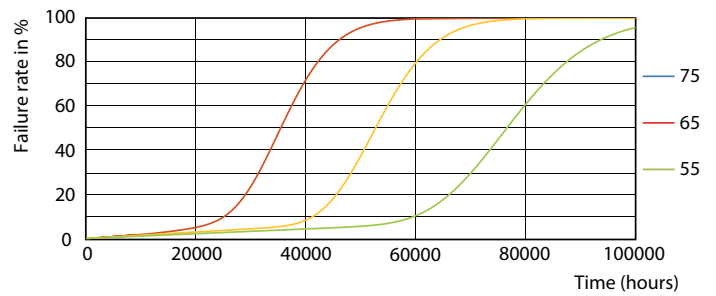

General uniform lighting

MASTER LEDtube EM/Mains T8

Photometric data

Light Distribution Diagram

Lifetime

Lumen Maintenance Diagram

FailureRate

LumenVsTc