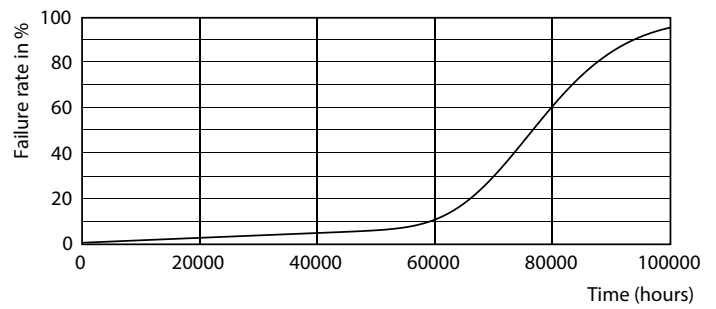

General uniform lighting

MASTER LEDtube EM/Mains T8

Photometric data

Light Distribution Diagram

Lifetime

Lumen Maintenance Diagram

FailureRate

LumenVsTc