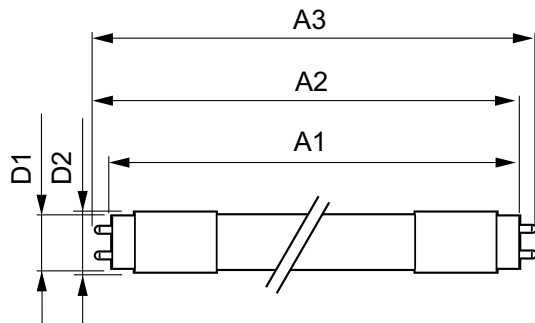

Warnings and Safety

- NOTE: The overall energy efficiency and light distribution of any installation that uses these lamps will be determined by the design of the installation.

Product data

General information	
Cap-Base	G13 ROT (Rotating) [Medium Bi-Pin Fluorescent]
EU RoHS compliant	Yes
Nominal Lifetime (Nom)	75000 h
Switching Cycle	200000X
Flux measurement reference	Sphere
Light technical	
Color Code	865 [CCT of 6500K]
Beam Angle (Nom)	160 °
Luminous Flux (Nom)	3100 lm
Color Designation	Cool Daylight
Correlated Color Temperature (Nom)	6500 K

MASTER LEDtube EM/Mains T8

Voltage (Nom)	220-240 V
Temperature	
T-Ambient (Max)	45 °C
T-Ambient (Min)	-20 °C
T-Storage (Max)	65 °C
T-Storage (Min)	-40 °C
T-Case Maximum (Nom)	55 °C
Controls and dimming	
Dimmable	No
Mechanical and housing	
Bulb Finish	Frosted
Bulb Material	Plastic
Product Length	1500 mm
Bulb Shape	Tube, double-ended
Approval and application	
Energy Efficiency Class	C

Energy Saving Product	Yes
Approval Marks	RoHS compliance TUV CE marking KEMA Keur certificate
Energy Consumption kWh/1000 h	19 kWh
EPREL Registration Number	403595
Product data	
Full product code	871869959245500
Order product name	MASTER LEDtube 1500mm HO 18.2W 865 T8
EAN/UPC - Product	8718699592455
Order code	929001923102
Numerator - Quantity Per Pack	1
Numerator - Packs per outer box	10
Material Nr. (12NC)	929001923102
Copy Net Weight (Piece)	0.285 kg

Dimensional drawing

MASTER LEDtube 1500mm HO 18.2W 865 T8

Product	D1	D2	A1	A2	A3
MASTER LEDtube 1500mm HO 18.2W 865 T8	25.8 mm	28 mm	1498.8 mm	1505.9 mm	1513 mm

Photometric data

Spectral Power Distribution Colour