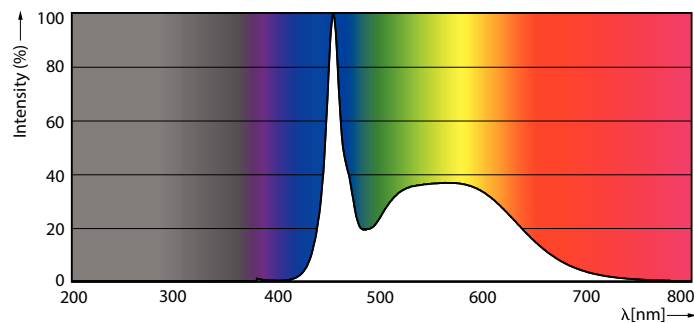

Photometric data

Spectral Power Distribution Colour

General uniform lighting