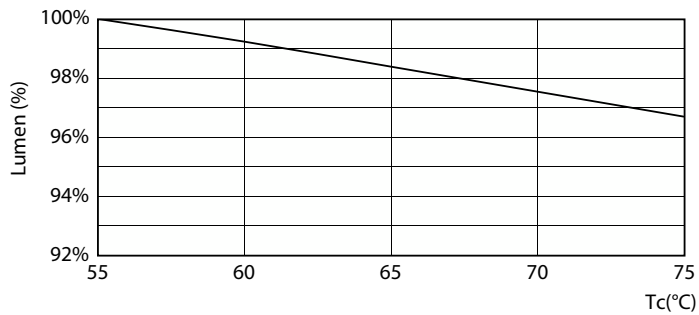

Warnings and Safety

- NOTE: The overall energy efficiency and light distribution of any installation that uses these lamps will be determined by the design of the installation.

Product data

General information	
Cap-Base	G13 ROT (Rotating) [Medium Bi-Pin Fluorescent]
EU RoHS compliant	Yes
Nominal Lifetime (Nom)	75000 h
Switching Cycle	200000X
Flux measurement reference	Sphere
Light technical	
Color Code	865 [CCT of 6500K]
Beam Angle (Nom)	160 °
Luminous Flux (Nom)	3100 lm
Color Designation	Cool Daylight
Correlated Color Temperature (Nom)	6500 K

General uniform lighting

MASTER LEDtube EM/Mains T8

Photometric data

Light Distribution Diagram

Lifetime

Lumen Maintenance Diagram

FailureRate

LumenVsTc