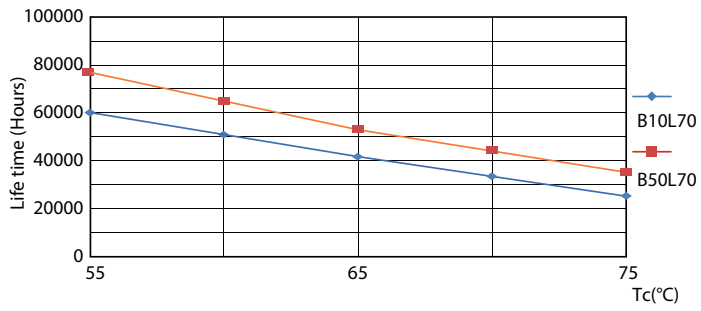

Warnings and Safety

- NOTE: The overall energy efficiency and light distribution of any installation that uses these lamps will be determined by the design of the installation.

Product data

General information	
Cap-Base	G13 ROT (Rotating) [Medium Bi-Pin Fluorescent]
EU RoHS compliant	Yes
Nominal Lifetime (Nom)	75000 h
Switching Cycle	200000X
Flux measurement reference	Sphere
Light technical	
Color Code	865 [CCT of 6500K]
Beam Angle (Nom)	160 °
Luminous Flux (Nom)	3100 lm
Color Designation	Cool Daylight
Correlated Color Temperature (Nom)	6500 K

Luminous Efficacy (rated) (Nom)	170 lm/W
Color Consistency	<6
Color Rendering Index (Nom)	80
LLMF At End Of Nominal Lifetime (Nom)	70 %
Operating and electrical	
Input Frequency	50 to 60 Hz
Power (Nom)	18.2 W
Lamp Current (Max)	93 mA
Lamp Current (Min)	77 mA
Starting Time (Nom)	0.5 s
Warm Up Time to 60% Light (Nom)	0.5 s
Power Factor (Nom)	0.9

General uniform lighting

MASTER LEDtube EM/Mains T8

Photometric data

Light Distribution Diagram

Lifetime

Lumen Maintenance Diagram

FailureRate

LumenVsTc

Life Expectancy Diagram

MASTER LEDtube EM/Mains T8

Lifetime

LifetimeVsTc