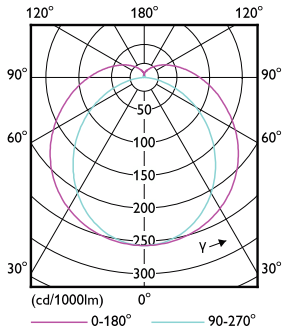

Dimensional drawing

MASTER LEDtube 1500mm HO 18.2W 865 T8

Product	D1	D2	A1	A2	A3
MASTER LEDtube 1500mm HO 18.2W 865 T8	25.8 mm	28 mm	1498.8 mm	1505.9 mm	1513 mm

Photometric data

Spectral Power Distribution Colour

General uniform lighting

MASTER LEDtube EM/Mains T8

Photometric data

Light Distribution Diagram

Lifetime

Lumen Maintenance Diagram

FailureRate

LumenVsTc