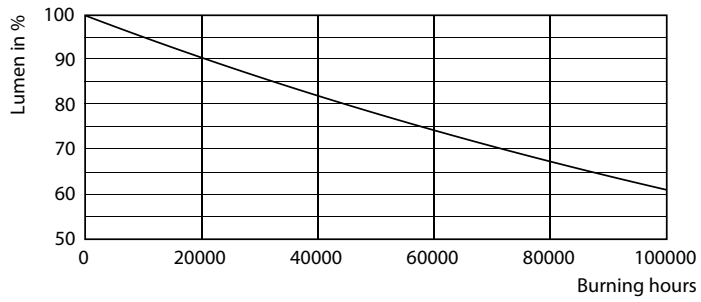

MASTER LEDtube EM/Mains T8

Lifetime

LEDtube_70K-LMP