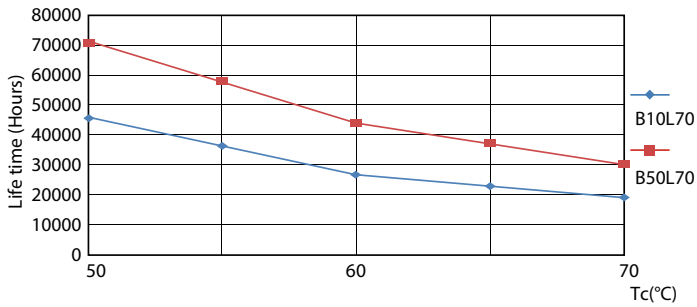

## Lifetime

LEDtube 70K 5070 FailureRate-LED

LEDtube\_70K-LED

LEDtube 70K 5070 LifetimeVsTc-LED

LEDtube 70K 5070 LumenVsTc-LMP