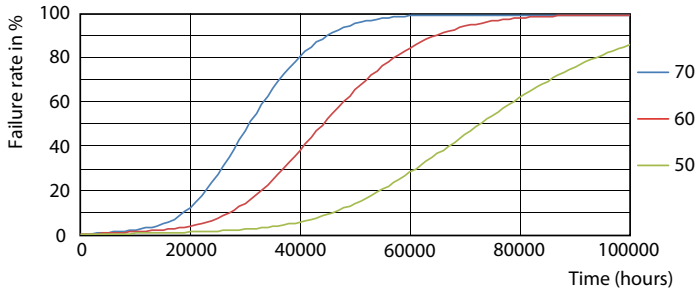

MASTER LEDtube EM/Mains T8

Photometric data

Lifetime