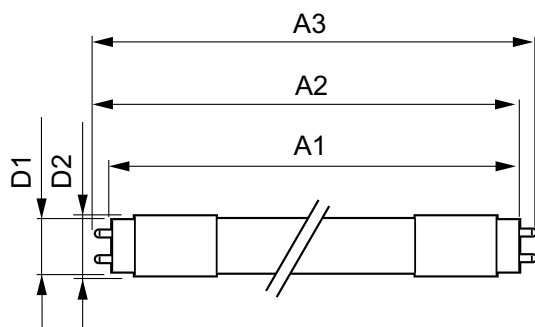

MASTER LEDtube EM/Mains T8

T-Storage (Max)	65 °C
T-Storage (Min)	-40 °C
T-Case Maximum (Nom)	50 °C

Controls and Dimming

Dimmable	No

Mechanical and Housing

Bulb Finish	Frosted
Bulb Material	Plastic
Product Length	600 mm
Bulb Shape	Tube, double-ended

Approval and Application

Energy Efficiency Class	E
Energy Saving Product	Yes

Approval Marks	RoHS compliance TUV CE marking KEMA Keur certificate
Energy Consumption kWh/1000 h	8 kWh
EPREL Registration Number	465200

Product Data

Full product code	871869669751100
Order product name	MASTER LEDtube 600mm HO 8W865 T8
EAN/UPC - Product	8718696697511
Order code	929001307202
Numerator - Quantity Per Pack	1
Numerator - Packs per outer box	10
Material Nr. (12NC)	929001307202
Net Weight (Piece)	0.150 kg

Dimensional drawing

TLED 220-240V 8W-18W 1050lm 6500K G13

Product	D1	D2	A1	A2	A3
MASTER LEDtube 600mm HO 8W865 T8	25.78 mm	28 mm	588.5 mm	595.5 mm	602.5 mm