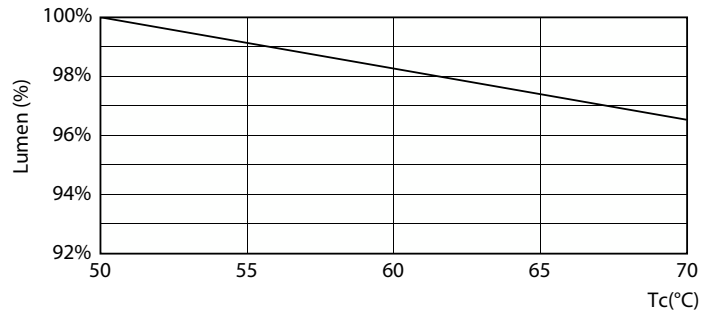

## Lifetime

LEDtube 70K 5070 FailureRate-LED

LEDtube\_70K-LED

LEDtube 70K 5070 LifetimeVsTc-LED

LEDtube 70K 5070 LumenVsTc-LMP