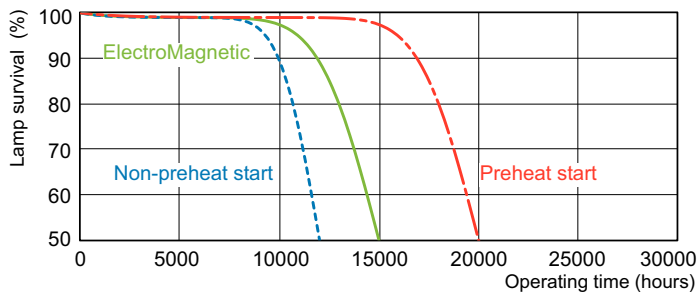

Photometric data

Spectral Power Distribution Colour - MASTER TL-D Super 80 15W/827 SLV/25

Lifetime

Life Expectancy Diagram - MASTER TL-D Super 80 15W/827 SLV/25

Life Expectancy Diagram - MASTER TL-D Super 80 15W/827 SLV/25