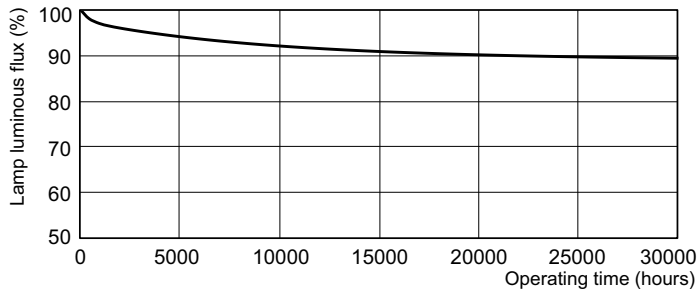

MASTER TL-D Super 80

Lifetime

Lumen Maintenance Diagram - MASTER TL-D Super 80 15W/827 SLV/25