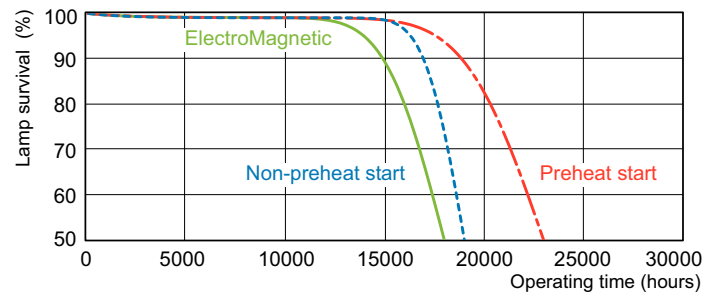

Photometric data

Spectral Power Distribution Colour - MASTER TL-D Super 80 15W/827 SLV/25

Lifetime

Life Expectancy Diagram - MASTER TL-D Super 80 15W/827 SLV/25

Life Expectancy Diagram - MASTER TL-D Super 80 15W/827 SLV/25