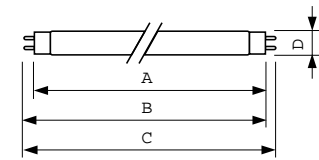

MASTER TL-D Super 80

Order code	927922282714
Numerator - Quantity Per Pack	1
Numerator - Packs per outer box	25
Material Nr. (12NC)	927922282714
Full product name	MASTER TL-D Super 80 15W/827 SLV/25

EAN/UPC - Case	8711500722287
EAN/UPC - Product/Case	8711500702784

Dimensional drawing

Product	D (max)	A (max)	B (max)	B (min)	C (max)
MASTER TL-D Super 80 15W/827 SLV/25	28 mm	437.4 mm	444.5 mm	442.1 mm	451.6 mm