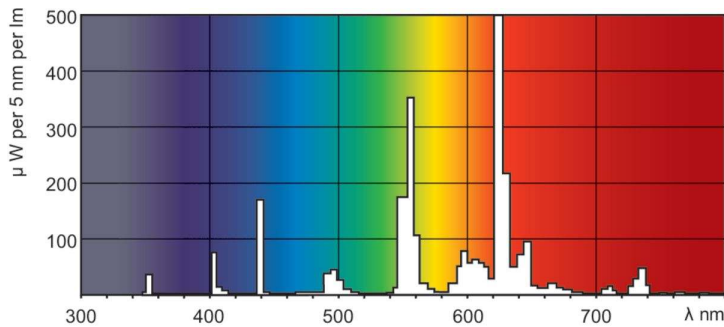

MASTER TL-D Super 80

MASTER TL-D Super 80 15W/827 SLV/25

The MASTER TL-D Super 80 lamp offers more lumens per watt and better color rendering than TL-D standard colors. Furthermore, it has a lower mercury content. The lamp can be operated in existing TL-D luminaires.

Product data

General Information	
Cap-Base	G13 [Medium Bi-Pin Fluorescent]
Flux measurement reference	Sphere
Life to 50% Failures (Nom)	15,000 hour(s)

Light Technical	
Color Code	827 [CCT of 2700K]
Luminous Flux	1,000 lumen
Color Designation	Incandescent White
Chromaticity Coordinate X (Nom)	0.463
Chromaticity Coordinate Y (Nom)	0.42
Correlated Color Temperature (Nom)	2700 K
Luminous Efficacy (rated) (Nom)	67 lm/W
Color rendering index (CRI)	82

Product Data	
Full product code	871150070278440
Order product name	MASTER TL-D Super 80 15W/827 SLV/25

MASTER TL-D Super 80

Order code	927922282714
Numerator - Quantity Per Pack	1
Numerator - Packs per outer box	25
Material Nr. (12NC)	927922282714
Full product name	MASTER TL-D Super 80 15W/827 SLV/25

Photometric data

Spectral Power Distribution Colour - MASTER TL-D Super 80 15W/827 SLV/25

Lifetime

Life Expectancy Diagram - MASTER TL-D Super 80 15W/827 SLV/25

Life Expectancy Diagram - MASTER TL-D Super 80 15W/827 SLV/25