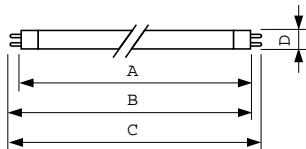

Operating and electrical

Power (Nom)	7.1 W
Lamp Current (Nom)	0.145 A

MASTER TL Mini Super 80

Voltage (Nom)	56 V
Controls and dimming	
Dimmable	Yes
Mechanical and housing	
Bulb Shape	T5 [16 mm (T5)]
Approval and application	
Energy Efficiency Class	G
Mercury (Hg) Content (Max)	2.5 mg
Mercury (Hg) Content (Nom)	3.0 mg
Energy Consumption kWh/1000 h	8 kWh
EPREL Registration Number	423496

Dimensional drawing

Product	D (max)	A (max)	B (max)	B (min)	C (max)
MASTER TL Mini Super 80 8W/840 FAM/ 10X25BOX	16 mm	288.3 mm	295.4 mm	293.0 mm	302.5 mm

MASTER TL Mini Super 80 8W/840 FAM/10X25BOX

Photometric data