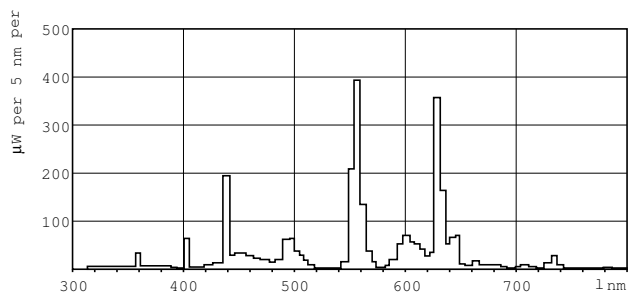

Operating and electrical

Power (Nom)	7.1 W
Lamp Current (Nom)	0.145 A

MASTER TL Mini Super 80

Voltage (Nom)	56 V
Controls and dimming	
Dimmable	Yes
Mechanical and housing	
Bulb Shape	T5 [16 mm (T5)]
Approval and application	
Energy Efficiency Class	G
Mercury (Hg) Content (Max)	2.5 mg
Mercury (Hg) Content (Nom)	3.0 mg
Energy Consumption kWh/1000 h	8 kWh
EPREL Registration Number	423496

Product data

Full product code	871150071642227
Order product name	MASTER TL Mini Super 80 8W/840 FAM/ 10X25BOX
EAN/UPC - Product	8711500716422
Order code	928001008450
Numerator - Quantity Per Pack	1
Numerator - Packs per outer box	250
Material Nr. (12NC)	928001008450
Net Weight (Piece)	22.210 g
ILCOS Code	FD-8/40/1B-E-G5

Dimensional drawing

Product	D (max)	A (max)	B (max)	B (min)	C (max)
MASTER TL Mini Super 80 8W/840 FAM/ 10X25BOX	16 mm	288.3 mm	295.4 mm	293.0 mm	302.5 mm

MASTER TL Mini Super 80 8W/840 FAM/10X25BOX

Photometric data