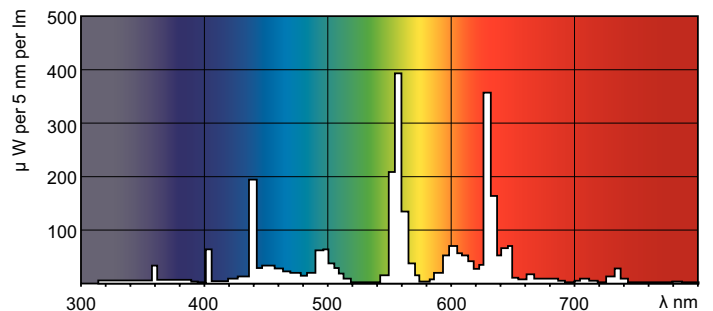

LDPO_TL8MINI_840-Spectral power distribution Colour