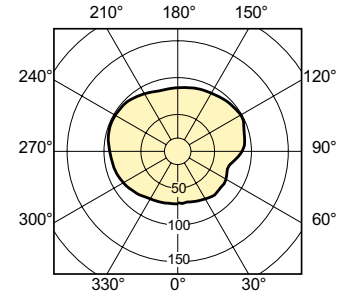

MASTERC colour CDM-T

Photometric data

Light Distribution Diagram - MASTERC CDM-T 35W/842 G12 1CT/12