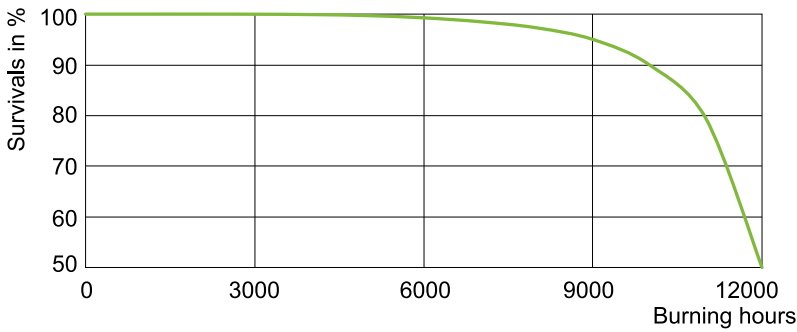

Lifetime

Life Expectancy Diagram - MASTERC CDM-T 35W/842 G12 1CT/12