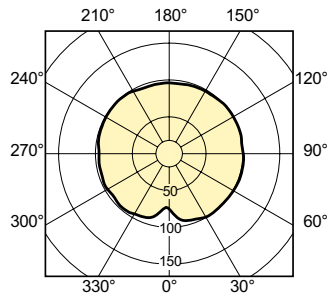

Light Distribution Diagram - MASTERC CDM-T 35W/842 G12 1CT/12

Light Distribution Diagram - MASTERC CDM-T 35W/842 G12 1CT/12

Spectral Power Distribution Colour - MASTERC CDM-T 35W/842 G12 1CT/12