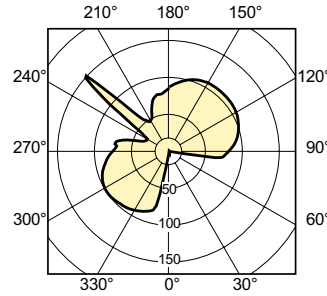

MASTERC colour CDM-T

Photometric data

Light Distribution Diagram - MASTERC CDM-T 35W/842 G12 1CT/12