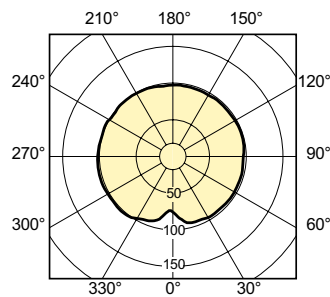

Photometric data

Light Distribution Diagram - MASTERC CDM-T 35W/842 G12 1CT/12

Light Distribution Diagram - MASTERC CDM-T 35W/842 G12 1CT/12