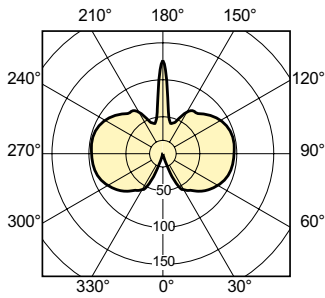

Light Distribution Diagram - MASTERC CDM-T 35W/842 G12 1CT/12

Light Distribution Diagram - MASTERC CDM-T 35W/842 G12 1CT/12

Spectral Power Distribution Colour - MASTERC CDM-T 35W/842 G12 1CT/12