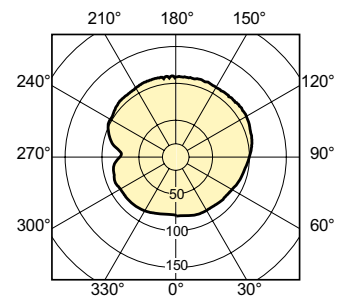

Photometric data

Light Distribution Diagram - MASTERC CDM-T 35W/842 G12 1CT/12

Light Distribution Diagram - MASTERC CDM-T 35W/842 G12 1CT/12