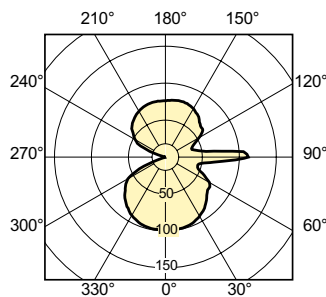

Photometric data

Light Distribution Diagram - MASTERC CDM-T 35W/842 G12 1CT/12

Light Distribution Diagram - MASTERC CDM-T 35W/842 G12 1CT/12