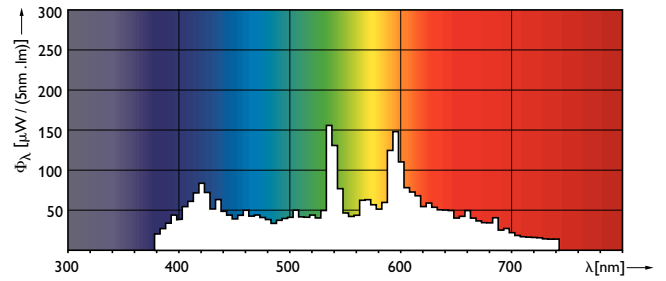

Light Distribution Diagram - MASTERC CDM-T 35W/842 G12 1CT/12

Spectral Power Distribution Colour - MASTERC CDM-T 35W/842 G12 1CT/12