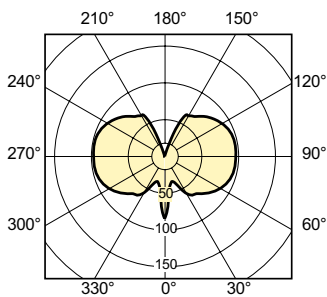

Photometric data

Light Distribution Diagram - MASTERC CDM-T 35W/842 G12 1CT/12

Light Distribution Diagram - MASTERC CDM-T 35W/842 G12 1CT/12