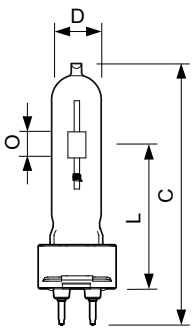

MASTERC colour CDM-T

Bulb Shape	T19 [T 19mm]
Approval and Application	
Energy Efficiency Class	G
Mercury (Hg) Content (Max)	2.7 mg
Mercury (Hg) Content (Nom)	2.7 mg
Energy Consumption kWh/1000 h	40 kWh
EPREL Registration Number	473355
Product Data	
Full product code	871150021126215

Order product name	MASTERC CDM-T 35W/842 G12 1CT/12
Order code	928094305125
Numerator - Quantity Per Pack	1
Numerator - Packs per outer box	12
Material number (12NC)	928094305125
Full product name	MASTERC CDM-T 35W/842 G12 1CT/12
EAN/UPC - Case	8711500211279

Dimensional drawing

Product	D (max)	D	O	L (min)	L (max)	L	C (max)
MASTERC CDM-T 35W/842 G12 1CT/12	20 mm	0.75 inch	5 mm	55 mm	57 mm	56 mm	103 mm