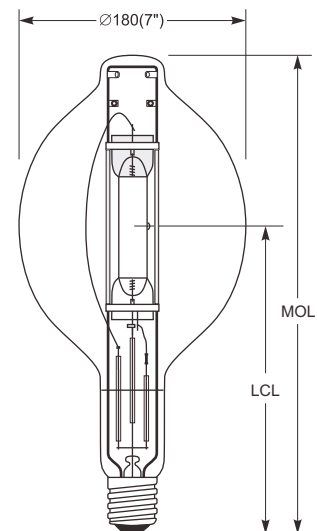

* Items only available for special orders

All measurements are shown in inches unless noted
Manage in Accordance with Disposal Laws

T6/T7 RX7s Base
70W/150W

Annotation

- BDX=Blue
- GDX=Green
- RDX=Red

ED28
E39 Base

ED37
E39 Base

BT56
E39 Base