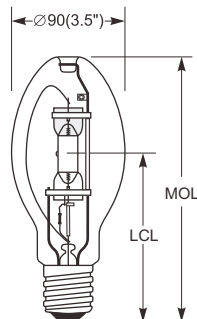

* Items only available for special orders

All measurements are shown in inches unless noted
Manage in Accordance with Disposal Laws

T6/T7 RX7s Base
70W/150W

Annotation

- BDX=Blue
- GDX=Green
- RDX=Red

ED28
E39 Base

ED37
E39 Base

BT56
E39 Base