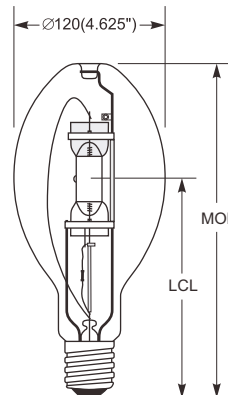

* Items only available for special orders

All measurements are shown in inches unless noted
Manage in Accordance with Disposal Laws

T6/T7 RX7s Base
70W/150W

Annotation

- BDX=Blue
- GDX=Green
- RDX=Red

ED28
E39 Base

ED37
E39 Base

BT56
E39 Base