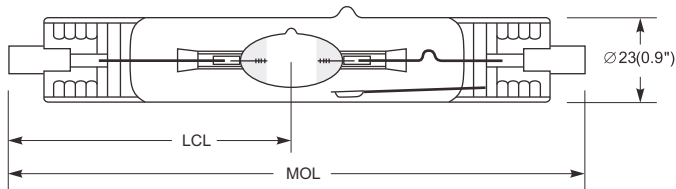

* Items only available for special orders

All measurements are shown in inches unless noted
Manage in Accordance with Disposal Laws

T6/T7 RX7s Base
70W/150W

Annotation

- BDX=Blue
- GDX=Green
- RDX=Red

ED28
E39 Base