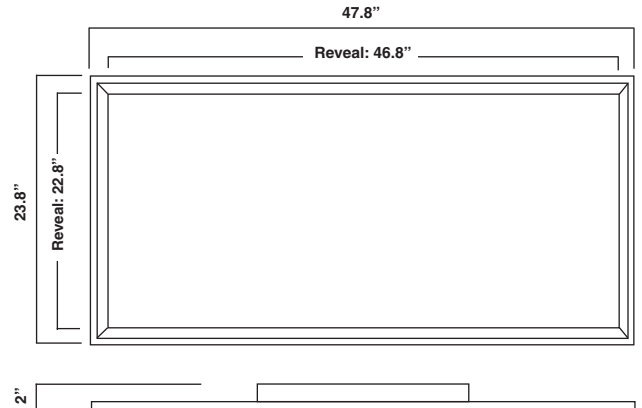

### FEATURES:

- 45 watts nominal
- 100,000 hour life at L70 standards
- 15 lbs.
- Standard dimming: 0-10V dimming; 10%-100%
- Five year limited warranty
- CRI: >80
- Fits standard T-bar and narrow grid drop ceilings
- Also available in 1'x4' and 2'x2'
- Standard white finish
- (3) 1/2" conduit knock out provided
- Includes California-rated seismic clips
- Includes integrated hard lid tie points
- Unique optic light guide plate controls glare and provides uniform lighting distribution
- Suitable for use in damp locations
- 2 inch profile Surface Mounting Kit accessory available (sold separately)

### CONTROL:

- Standard integrated driver
- Up to 12 panels can be linked to each master panel

### CONSTRUCTION:

- Face frame is extruded aluminum painted white
- Housing is aluminum
- Lens is translucent white PMMA
- Profile, including the control box, is 2.0 inches
- Unique mounting gives flush-fit in drop ceiling
- Fixtures are Type IC rated for contact with insulation after installation

### DIMENSIONS: