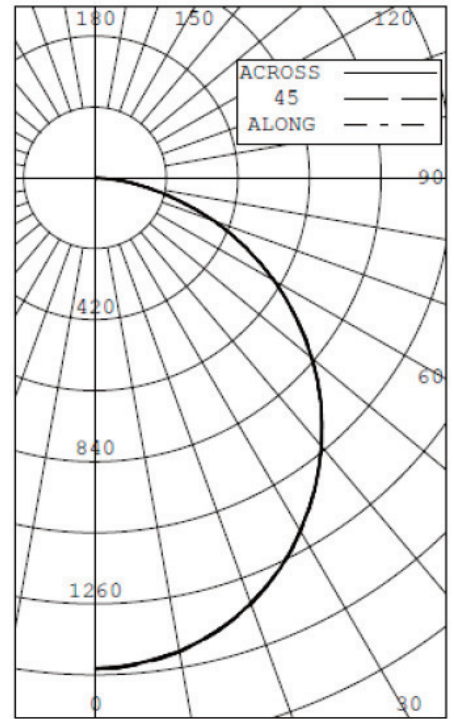

### DIMENSIONS:

## PHOTOMETRICS:

MLFP24EP4535

MLFP24EP4541

MLFP24EP4550

Lighting layouts and spacing criteria are available upon request.

Installation instructions are available online; specifications are subject to change without notice.