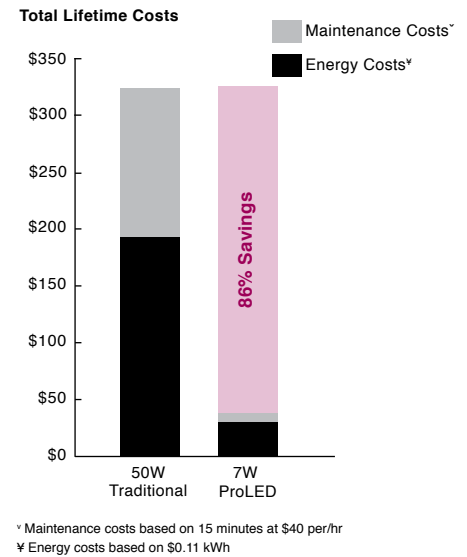

Savings Comparison

Ordering Information

	Watt	Base	Product #	Product Code	Volts	Color Temp.	CRI	Lumens	CBCP	Useful Life*	Beam Spread	Dimmable	Pkg. Qty.	MOL	Equivalent Wattage
MR11															
⊕	3W	GU4	80996	MR11NFL3/827/LED	12	2700K	82	210	700	25,000	20°	No	1/10	1.48"	20W
⊕	3W	GU4	80997	MR11NFL3/830/LED	12	3000K	82	210	700	25,000	20°	No	1/10	1.48"	20W
⊕	3W	GU4	80998	MR11NFL3/840/LED	12	4000K	82	210	700	25,000	20°	No	1/10	1.48"	20W
⊕	3W	GU4	80999	MR11NFL3/850/LED	12	5000K	82	210	700	25,000	20°	No	1/10	1.48"	20W
MR16															
	5W	GU5.3	81120	MR16FL5/827/LED	12	2700K	82	360	730	35,000	40°	Yes	1/10	1.85"	35W
	5W	GU5.3	81121	MR16FL5/830/LED	12	3000K	82	370	750	35,000	40°	Yes	1/10	1.85"	35W
	5W	GU5.3	81122	MR16FL5/850/LED	12	5000K	82	400	810	35,000	40°	Yes	1/10	1.85"	35W
	7W	GU5.3	81124	MR16FL7/830/LED	12	3000K	82	520	1100	25,000	40°	Yes	1/10	1.85"	50W
	7W	GU5.3	81125	MR16FL7/850/LED	12	5000K	82	560	1190	35,000	40°	Yes	1/10	1.85"	50W
	7W	GU5.3	81126	MR16NFL7/830/LED	12	3000K	82	520	2000	25,000	25°	Yes	1/10	1.85"	35W
PAR16															
	6W	Medium	81038	PAR16FL6/827/WLED •120	120	2700K	82	370	780	40,000	40°	Yes	6/24	2.87"	35W
	6W	Medium	81127	PAR16FL6/830/W/LED •	120	3000K	82	380	780	25,000	40°	Yes	6/24	2.87"	35W
	6W	Medium	81040	PAR16FL6/840/W/LED •	120	4000K	82	400	780	40,000	40°	Yes	6/24	2.87"	35W
	6W	Medium	81041	PAR16FL6/850/W/LED •	120	5000K	82	415	780	40,000	40°	Yes	6/24	2.87"	35W

⊕ NEW ITEM

* Useful Life is defined as the point in time at which the lamp will maintain at least 70% of its initial lumens. The lamp will continue to burn past this point, but at decreased light levels.

Represents lamps that are ENERGY STAR® Certified.

ENERGY STAR® mandates that all directional lamps may only be listed at 25,000 hour life with 3,000 hour actual life test data, 6,000 hour LM80 data and in-situ temperature measurements.

Upon completion of full lifetime testing, ProLED® ENERGY STAR® listed lamps will be listed at their full lifetime.

Warranty – Commercial / Industrial: This product is warranted for 5 years from the date of purchase.

• May not be compatible with all dimming systems, dimming performance may vary by system, please check the website www.halcolighting.com/ProLEDdim for up-to-date dimmer compatibility information. Use on incompatible systems may shorten lamp life.