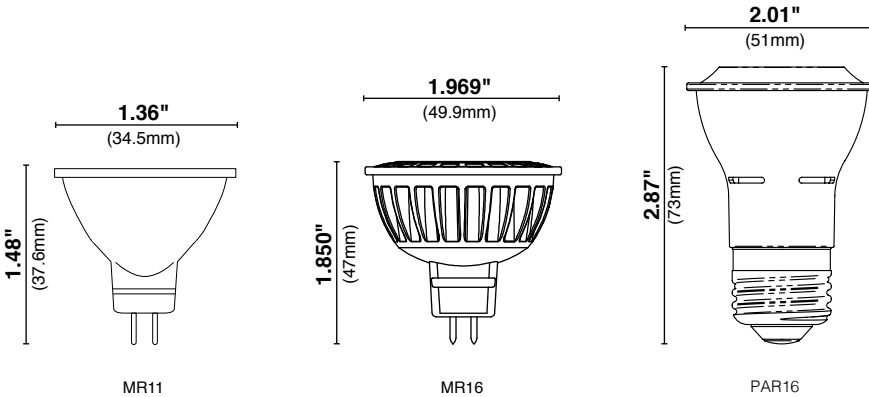

ProLED®

Commercial MR11/MR16/PAR16 Series

Product #: _____ Type: _____
Project: _____ Date: _____
Comments: _____ Initials: _____

Specifications

- Improved efficiency of ProLED® MR16 series by lowering wattage consumption and increasing light output
- 82 CRI for quality and consistent color rendering
- Operates on magnetic or electronic transformers
- Dimmable to 5% for design flexibility
- RoHS Compliant