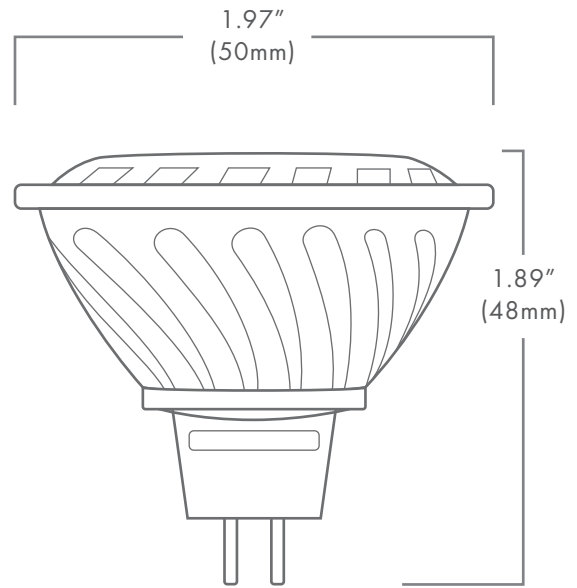

## DESCRIPTION:

The Brilliance LED MR-16 ECOSTAR, 4 watt, LED lamp is designed to fit into standard, low voltage fixtures. Best suited for budget-conscious landscape lighting projects.

## FEATURES:

- Suitable for damp locations
- Suitable for totally enclosed luminaires
- Input electrical current: 330mA AC

PART NUMBER: MR16 4 ECO XXXX XX

2700	KELVIN TEMPERATURE	15	BEAMSPREAD
3000			
5700			
		60	

Wattage	4
Lumens	265-300
Beam Spread	15°, 30°, 60°
Kelvin Temperature	2700, 3000, 5700
Operating Range	8-25VAC
Replaces	20W Halogen
CRI	77
IP	61
Chipset	Epistar
Lamp Life (hours)	30,000
Warranty (years)	3