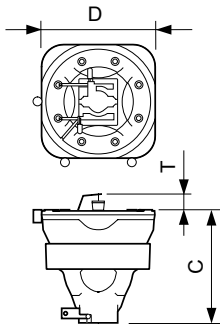

Product data

General Information		Color Rendering Index (Nom)	
Cap-Base	- [-]		85
Operating Position	UNIVERSAL [Any or Universal (U)]	Operating and Electrical	
Main Application	Stage/Touring	Power (Nom)	350.0 W
Life to 50% Failures (Nom)	1500 h	Controls and Dimming	
System Description	Reflector-E20.9	Dimmable	Yes
Light Technical		Mechanical and Housing	
Color Code	2	Cap-Base Information	-
Luminous Flux (Nom)	15250 lm	Luminaire Design Requirements	
Chromaticity Coordinate X (Nom)	307	Bulb Temperature (Max)	880 °C
Chromaticity Coordinate Y (Nom)	316		
Correlated Color Temperature (Nom)	7000 K		

Numerator - Quantity Per Pack	1
Numerator - Packs per outer box	8
Material Nr. (12NC)	928197305314
Net Weight (Piece)	0.120 kg

Dimensional drawing

MSD Platinum 17 RA

Product	D (max)	T (max)	O	C (max)
MSD Platinum 17 RA 1CT/8	51.4 mm	10.0 mm	1.0 mm	63 mm