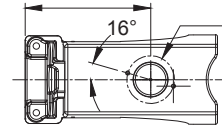

5.18in (131.6mm)

Compatible with round and square pole