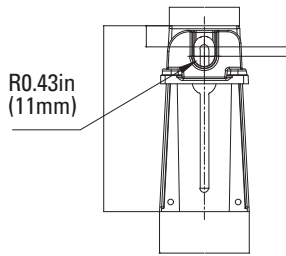

R0.43in (11mm)

2-M4

50.2148

2-R0.18 (4.5mm)

4.37in (111mm)

1.38in (35mm)

0.96in (24.5mm)

2.79in (70.8mm)

0.39in (10mm)

2.4in (61mm)

R6.35in (161mm)

11.8±0.2*

70.0±0.2*

7.94in (201.6mm)

Adjustable Mount 8"

P10523 MT-AL/PM8/BZ

0.43in (11mm)

5.51in (140mm)

0.63in (16mm)

2.05in (52mm)

Ø 0.71in (Ø18mm)

1.42in (36mm)

3 - Ø0.35in (9mm)

Ø0.31in (8mm)

Ø 1.041in (Ø26.5mm)

3.63in (92.2mm)

2.76in (70mm)

9.34in (237.2mm)

Ø0.37in (9.5mm)

6.38in (162mm)