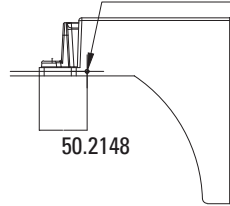

R0.43in (11mm)

2-M4

50.2148

2-R0.18 (4.5mm)

4.37in (111mm)

1.38in (35mm)

0.96in (24.5mm)

2.79in (70.8mm)

0.39in (10mm)

2.4in (61mm)

R6.35in (161mm)

11.8±0.2*

70.0±0.2*

7.94in (201.6mm)

Adjustable Mount 8"

P10523 MT-AL/PM8/BZ

0.43in (11mm)

5.51in (140mm)

0.63in (16mm)

2.05in (52mm)

Ø 0.71in (Ø18mm)

1.42in (36mm)

3 - Ø0.35in (9mm)

Ø0.31in (8mm)

Ø 1.041in (Ø26.5mm)

3.63in (92.2mm)

2.76in (70mm)

9.34in (237.2mm)

Ø0.37in (9.5mm)

6.38in (162mm)