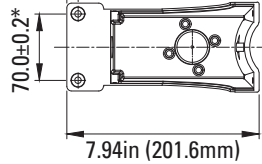

R0.43in (11mm)

2-M4

50.2148

2-R0.18 (4.5mm)

4.37in (111mm)

1.38in (35mm)

0.96in (24.5mm)

2.79in (70.8mm)

0.39in (10mm)

2.4in (61mm)

R6.35in (161mm)

11.8±0.2*

70.0±0.2*

7.94in (201.6mm)

Adjustable Mount 8"

P10523 MT-AL/PM8/BZ

0.43in (11mm)

5.51in (140mm)

0.63in (16mm)

2.05in (52mm)

Ø 0.71in (Ø18mm)

1.42in (36mm)

3 - Ø0.35in (9mm)

Ø0.31in (8mm)

Ø 1.041in (Ø26.5mm)

3.63in (92.2mm)

2.76in (70mm)

9.34in (237.2mm)

Ø0.37in (9.5mm)

6.38in (162mm)