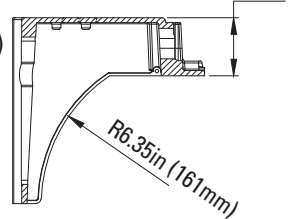

R0.43in (11mm)

2-M4

50.2148

2-R0.18 (4.5mm)

4.37in (111mm)

1.38in (35mm)

0.96in (24.5mm)

2.79in (70.8mm)

0.39in (10mm)

2.4in (61mm)

R6.35in (161mm)

11.8±0.2*

70.0±0.2*

7.94in (201.6mm)

Adjustable Mount 8"

P10523 MT-AL/PM8/BZ

0.43in (11mm)

5.51in (140mm)

0.63in (16mm)

2.05in (52mm)

Ø 0.71in (Ø18mm)

1.42in (36mm)

3 - Ø0.35in (9mm)

Ø0.31in (8mm)

Ø 1.041in (Ø26.5mm)

3.63in (92.2mm)

2.76in (70mm)

9.34in (237.2mm)

Ø0.37in (9.5mm)

6.38in (162mm)