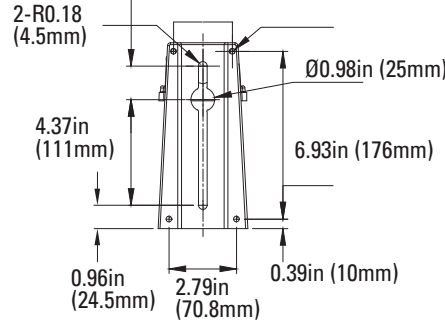

R0.43in (11mm)

2-M4

50.2148

2-R0.18 (4.5mm)

4.37in (111mm)

1.38in (35mm)

0.96in (24.5mm)

2.79in (70.8mm)

0.39in (10mm)

2.4in (61mm)

R6.35in (161mm)

11.8±0.2*

70.0±0.2*

7.94in (201.6mm)

Adjustable Mount 8"

P10523 MT-AL/PM8/BZ

0.43in (11mm)

5.51in (140mm)

0.63in (16mm)

2.05in (52mm)

Ø 0.71in (Ø18mm)

1.42in (36mm)

3 - Ø0.35in (9mm)

Ø0.31in (8mm)

Ø 1.041in (Ø26.5mm)

3.63in (92.2mm)

2.76in (70mm)

9.34in (237.2mm)

Ø0.37in (9.5mm)

6.38in (162mm)