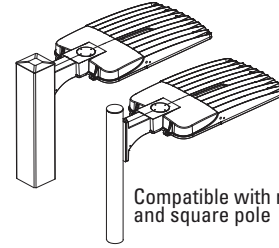

COMPACT AREA LIGHT Z10

WALL & AREA LUMINAIRES

MOUNTINGS

Pole Mount 8"

P10365 MT-CAL/PM8/BZ

5.18in (131.6mm)

Compatible with round and square pole

Remove gasket for round pole mounting

R0.43in (11mm)

2-M4

50.2148

2-R0.18 (4.5mm)

4.37in (111mm)

1.38in (35mm)

0.96in (24.5mm)

2.79in (70.8mm)

0.39in (10mm)

2.4in (61mm)

R6.35in (161mm)

11.8±0.2*

70.0±0.2*

7.94in (201.6mm)

Adjustable Mount 8"

P10523 MT-AL/PM8/BZ

Ø 1.041in (Ø26.5mm)

3.63in (92.2mm)

2.76in (70mm)

9.34in (237.2mm)

Ø0.37in (9.5mm)

6.38in (162mm)