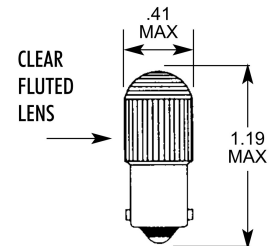

Miniature Lamps

Incandescence • Neon • European

T-2

MINIATURE NEON LAMPS

*RESISTOR INCLUDED IN BASE

LINE NO.	VOLTS	mA	*RESISTOR	LIFE	BRIGHTNESS LEVEL	GLOW	*TELEPHONE SLIDE #5
1	120.0	1.9	10K 1/4W	10,000	VERY HIGH	RED	NE-120PSB/RED
2	120.0	1.9	10K 1/4W	10,000	VERY HIGH	ORANGE	NE-120PSB/10K
3	120.0	1.9	35K 1/4W	50,000	STANDARD	ORANGE	NE-120PSB/35K
4	120.0	1.5	35K 1/4W	25,000	HIGH	GREEN	NE-120PSB-G
5	120.0	1.5	35K 1/4W	25,000	HIGH	BLUE	NE-120PSB-B

T-3^{1/4}

MINIATURE NEON LAMPS

*RESISTOR INCLUDED IN BASE
AVAILABLE IN FLUTED AND NON-FLUTED, CLEAR LENS.

LINE NO.	VOLTS	mA	*RESISTOR	LIFE	BRIGHTNESS LEVEL	GLOW	*MINIATURE BAYONET BASE
6	120.0	0.3	220K 1/4W	25,000	STANDARD	ORANGE	NE-51/B1A
7	120.0	1.2	47K 1/4W	25,000	HIGH	ORANGE	NE-51H/B2A
8	120.0	1.2	10K 1/4W	15,000	VERY HIGH	ORANGE	NE-51H/B2A-HR
9	120.0	1.2	30K 1/4W	25,000	HIGH	GREEN	NE-51H/B2A-HG
10	120.0	1.2	30K 1/4W	25,000	HIGH	BLUE	NE-51H/B2A-HB
11	240.0	2.1	220K 1/4W	25,000	STANDARD	ORANGE	B2A-240V