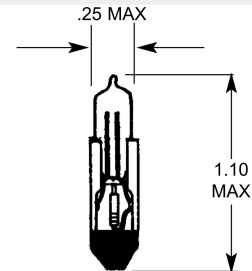

Miniature Lamps

Incandescence • Neon • European

T-2

MINIATURE NEON LAMPS

*RESISTOR INCLUDED IN BASE

LINE NO.	VOLTS	mA	*RESISTOR	LIFE	BRIGHTNESS LEVEL	GLOW	*TELEPHONE SLIDE #5
1	120.0	1.9	10K 1/4W	10,000	VERY HIGH	RED	NE-120PSB/RED
2	120.0	1.9	10K 1/4W	10,000	VERY HIGH	ORANGE	NE-120PSB/10K
3	120.0	1.9	35K 1/4W	50,000	STANDARD	ORANGE	NE-120PSB/35K
4	120.0	1.5	35K 1/4W	25,000	HIGH	GREEN	NE-120PSB-G
5	120.0	1.5	35K 1/4W	25,000	HIGH	BLUE	NE-120PSB-B

T-3^{1/4}

MINIATURE NEON LAMPS

*RESISTOR INCLUDED IN BASE
AVAILABLE IN FLUTED AND NON-FLUTED, CLEAR LENS.

LINE NO.	VOLTS	mA	*RESISTOR	LIFE	BRIGHTNESS LEVEL	GLOW	*MINIATURE BAYONET BASE
6	120.0	0.3	220K 1/4W	25,000	STANDARD	ORANGE	NE-51/B1A
7	120.0	1.2	47K 1/4W	25,000	HIGH	ORANGE	NE-51H/B2A
8	120.0	1.2	10K 1/4W	15,000	VERY HIGH	ORANGE	NE-51H/B2A-HR
9	120.0	1.2	30K 1/4W	25,000	HIGH	GREEN	NE-51H/B2A-HG
10	120.0	1.2	30K 1/4W	25,000	HIGH	BLUE	NE-51H/B2A-HB
11	240.0	2.1	220K 1/4W	25,000	STANDARD	ORANGE	B2A-240V