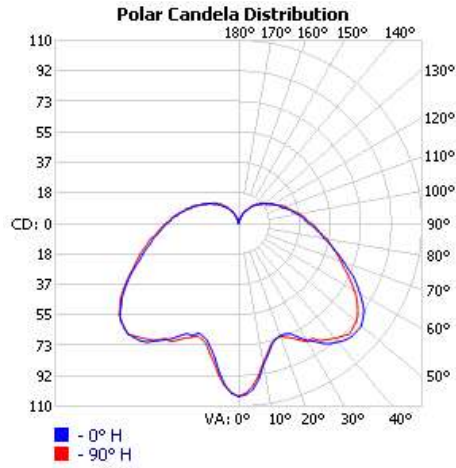

OLVTCM & OLVTWM LED Vaportight

PHOTOMETRICS

To see complete photometric reports or download .ies files for this product, visit Lithonia Lighting's Outdoor LED homepage
Tested in accordance with IESNA LM-79 and LM-80 standards.

OLVTCM