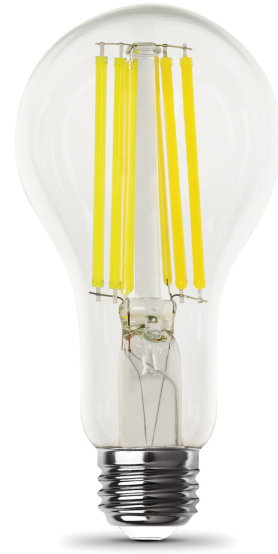

18W (150W Replacement) Bright White (3000K) A21 E26 Base Dimmable Bright Light Output LED Filament Light Bulb

Features

- Versatile bulb suitable for a variety of fixtures and lighting applications
- Exposed filament look lends a touch of elegance to chandeliers
- LED technology uses considerably less power compared to incandescent lights
- **Ideal usage:** General purpose lighting

Specifications

Item Number	Item Length (In)	Item Width (In)	Bulb Shape
OM150DM/CL/830/FIL	5.3	2.7	A21
Bulb Type	Bulb Base	Bulb Finish	Technology
A	E26	Clear	LED - Filament
Brightness (LUMENS)	Lumen Efficiency (LPW)	Beam Angle	Color Accuracy (CRI)
2605	144.72	40	80
Color Temperature (CCT)	Life Hours	Life Years	Voltage
3000	15000	13.7	120
Replacement	Annual Energy Cost	Energy Efficiency	Energy Used (Wattage)
150	2.17	88.0%	18
Battery Operated	Pack Quantity	Smart	Portable
No	1	No	No
Dimmable	Hardwire	Enclosed Fixture Rated	Safety Location
Yes	No	Yes	Damp
Energy Star	CEC Compliant	Warranty Years	
No	Not Regulated	3	