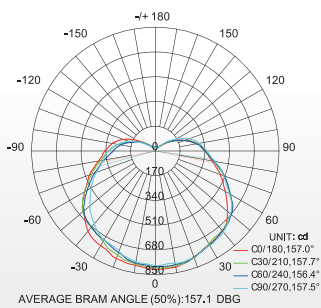

Photometrics