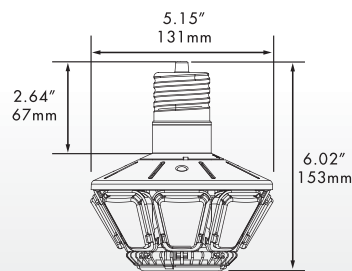

SPECIALTY LED RETROFIT LAMPS

Lowbay - Mogul Base Retrofit Lamp

Wattage	Order Code	Base Type	Lumen Output	Color Temperature	CRI	Rated Life (hrs)	Power Factor	THD	Model Number
40W	LP27198	EX39	4800	4000K	80	50,000	>0.90	<20%	OR-040AA-EX39-4K

Photometrics

Dimensions

Wiring

Easy to install - bypass ballast and provide voltage directly to lamp

Accessories (Order as separate line items)

- SP12714 - Surge protector (120-277V)