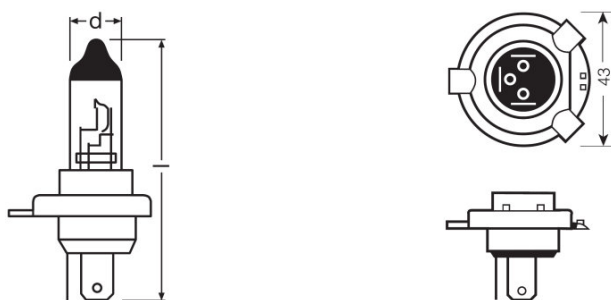

Product datasheet

Technical data

Electrical data

Power input	75 / 68 W ¹⁾
Nominal voltage	12.0 V
Nominal wattage	60/55 W
Test voltage	13.2 V

¹⁾ Maximum

Photometrical data

Luminous flux	1650/1000 lm
Luminous flux tolerance	±12 / ±15 %

Dimensions & weight

Length	82.0 mm
Diameter	17.0 mm
Product weight	25.90 g

Lifespan

Lifespan B3	250 / 400 h ¹⁾
Lifespan Tc	500 / 900 h ¹⁾

¹⁾ Filament 1 / Filament 2

Additional product data

Base (standard designation)	P43t
-----------------------------	------