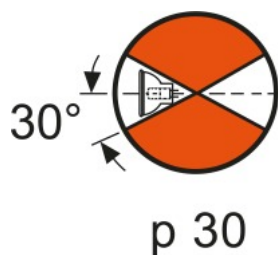

Product datasheet

Logistical Data

Product code	Product description	Packaging unit (Pieces/Unit)	Dimensions (length x width x height)	Volume	Gross weight
4008321352071	64637 100 W 12 V	Folding carton box 1	58 mm x 46 mm x 46 mm	0.12 dm³	36.00 g
4008321352088	64637 100 W 12 V	Shipping carton box 20	238 mm x 122 mm x 106 mm	3.08 dm³	796.00 g

The mentioned product code describes the smallest quantity unit which can be ordered. One shipping unit can contain one or more single products. When placing an order, for the quantity please enter single or multiples of a shipping unit.

References / Links

For further technical information please refer to the following OSRAM brochure:
“Technology and applications, Low-voltage tungsten-halogen lamps”
“Halogen lamps, low and medium voltage for entertainment, technical and medical applications” cross reference list

Disclaimer

Subject to change without notice. Errors and omission excepted. Always make sure to use the most recent release.