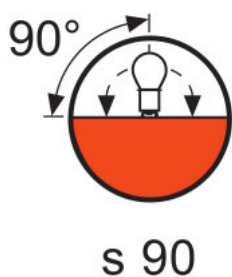

Product datasheet

Logistical Data

Product code	Product description	Packaging unit (Pieces/Unit)	Dimensions (length x width x height)	Volume	Gross weight
4050300006734	64655 HLX	Folding carton box 1	70 mm x 23 mm x 25 mm	0.04 dm³	6.08 g
4050300890807	64655 HLX	Shipping carton box 40	144 mm x 107 mm x 121 mm	1.86 dm³	284.00 g

The mentioned product code describes the smallest quantity unit which can be ordered. One shipping unit can contain one or more single products. When placing an order, for the quantity please enter single or multiples of a shipping unit.

Disclaimer

Subject to change without notice. Errors and omission excepted. Always make sure to use the most recent release.