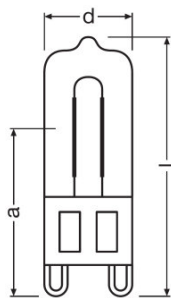

Product datasheet

Technical data

Electrical data

Nominal wattage	40.00 W
Nominal voltage	230.0 V
Rated wattage	40.00 W
Power factor λ	1.00

Photometrical data

Nominal luminous flux	490 lm
Rated color temperature	2700 K
Light color (designation)	Warm White
Rated luminous flux	490 lm
Color rendering index Ra	100
Lumen main.fact.at end of nom.life time	0.80

Light technical data

Starting time	0.0 s
Warm-up time (60 %)	0.00 s

Dimensions & weight

Diameter	14.0 mm
Overall length	43.0 mm
Light center length (LCL)	22.0 mm
Length	43.0 mm
Outer bulb	T13,3
Maximum diameter	14.0 mm