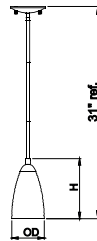

P035-1

Mini Pendant

Features

Housing

Cold-rolled Steel
 Finish Option: -62 Satin Nickel -30 Oil Rubbed Bronze

Optical

Shade: Opal Glass

Electrical

120V

Lamp

GU24 LED Bulb: 9W, Energy Star Listed, Dimmable, Omini Direction Type, Color Temperature, 3000K, 4000K
 GU24 CFL Bulb: 13W, Color Temperature, 2700K, 4000K

Certification

UL/cUL Listed

CFL Type

Model	Input Voltage	Finish	Shade	Dimension (OD x H xH1)	Lamp	Energy Star
P035-1-62	120V	Satin Nickel	Opal Glass	4.8" x 8.7" x 31.0"	9W LED Bulb or 13W GU24 CFL	---

Note: H1- Hanging Cable Length