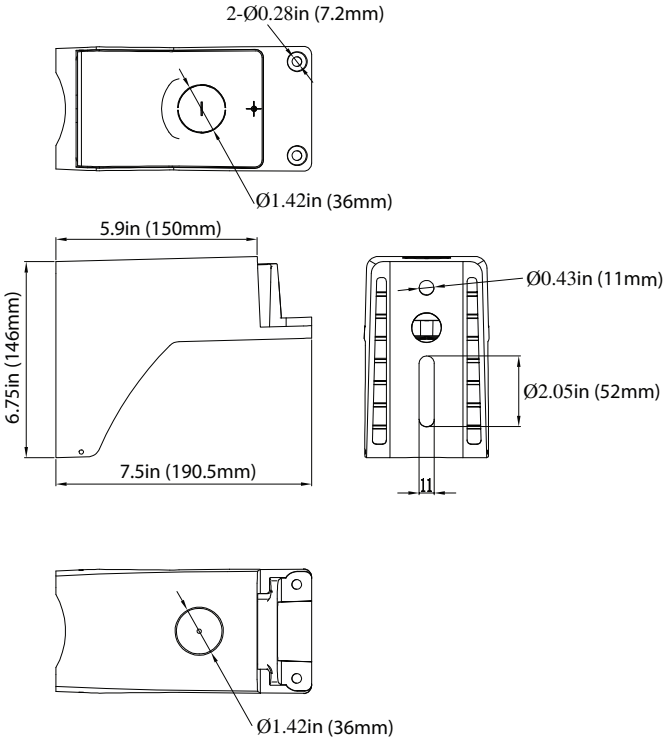

MOUNTINGS (Ordered Separately)

Pole Mount 6"

- P10453 MT-AL/PM6/BZ
- P10458 MT-AL/PM6/WH
- P10468 MT-AL/PM6/BK

Slip Fitter

- P10455 MT-AL/SF/BZ
- P10460 MT-AL/SF/WH
- P10470 MT-AL/SF/BK