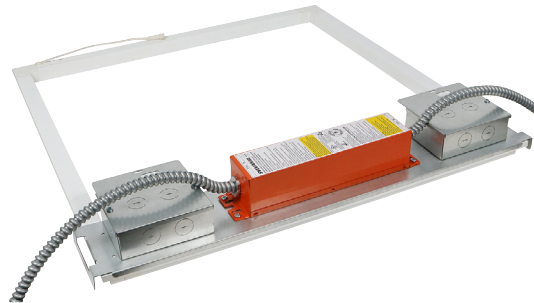

62961-22-120V-35W-3500K

62962-24-120V-45W-3500K

Accessories

Item Number	Ordering Abbreviation	Item Description	Sold in Units of
63050*	PANELBAR1APLATE1X4	1x4 replacement tile	2
63051*	PANELBAR1APLATE2X2	2x2 replacement tile	2
63052*	PANELBAR1APLATE2X4	2x4 replacement tile	2
60888	EMBB1A8WDC	Field installable emergency battery back-up unit. Provides illumination for at least 90 minutes.	1
63217	PANELBAR1AEMBBBRACKET	Metal bridge for installing emergency battery back-up unit (compatible with all sizes)	1

*If it is preferred to scrap the existing ceiling tile, these decorative tiles can be used in place.

Replacement Tile

62961 Installed with 2x2 Decorative Tile

Emergency Battery Back-Up Unit

Bracket for Emergency Battery Back-Up Unit