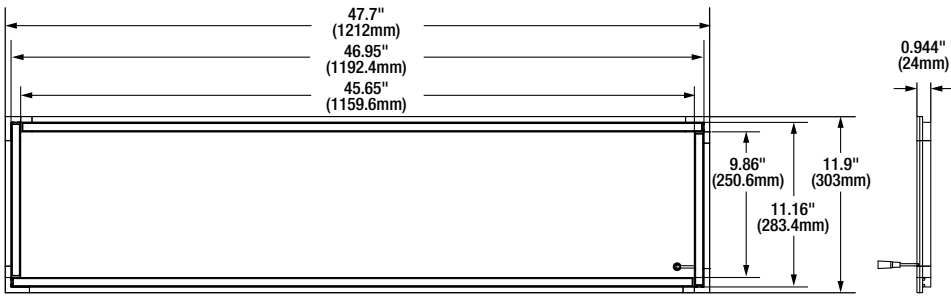

Physical Information

1x4