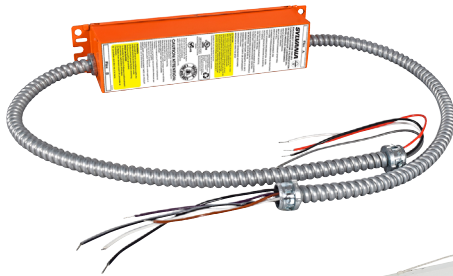

*If it is preferred to scrap the existing ceiling tile, these decorative tiles can be used in place.

Replacement Tile

62961 Installed with 2x2 Decorative Tile

Emergency Battery Back-Up Unit

Bracket for Emergency Battery Back-Up Unit