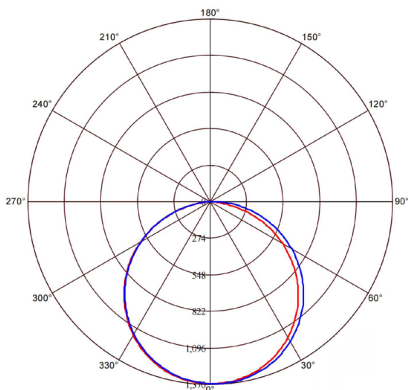

Photometric Information

62960-14-120V-35W-3500K