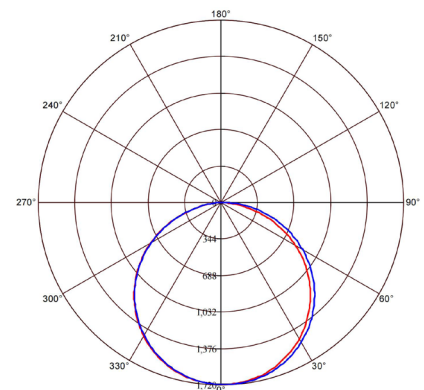

62962-24-120V-45W-3500K