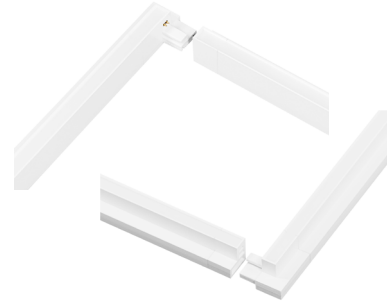

- Innovative, modern and sustainable design that delivers the same specifications of a regular flat panel
- Reduced packaging size and transportation costs
- Dual selectability enabled via the switches located on the driver increases the variety of applications and allows for on-site lighting adjustments
- 3500K, 4000K, and 5000K selectable color temperatures
- Offered in three selectable sizes
 - 1x4 and 2x2 models: 25, 30, or 35W
 - 2x4 model: 35, 40, or 45W
 - Three lumen outputs in one product
- Simple and easy to install, the four bars connect with a click and fits into existing T-grid ceilings
- Up to 113 LPW
- CRI >80
- Energy savings up to 60%

Catalog #	Type
Project	
Comments	
Prepared by	

Installation

- Each product consists of 4 individual bars, easily assembled and intended to be mounted in T-grid ceilings
- This unique installation allows for maintaining the current ceiling tile or replacing it with a decorative ceiling tile
- Compatible with the following after-market earthquake clips:
 - Cooper B-line BA-SFC
 - Nvent Caddy SFCLT CF