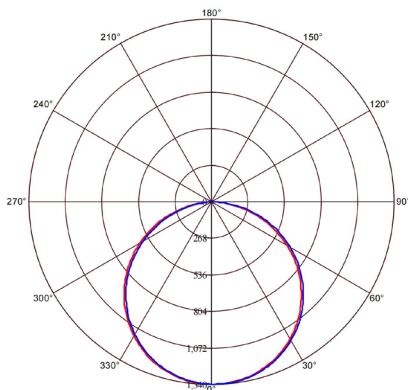

62961-22-120V-35W-3500K