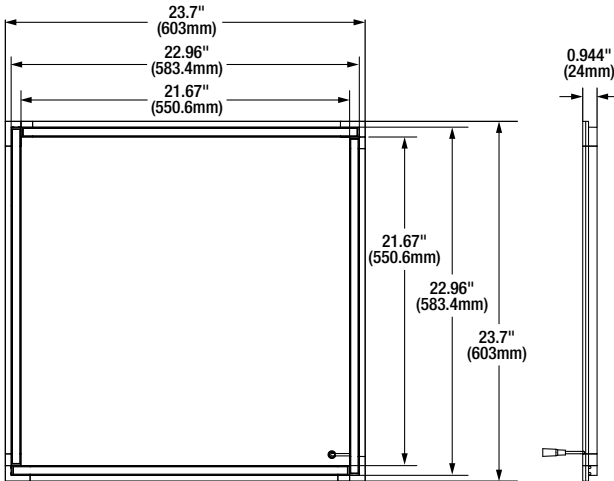

Physical Information

1x4

2x2

2x4

LEDVANCE LLC

181 Ballardvale Street, Suite 203

Wilmington, MA 01887 USA

Phone 1-800-LIGHTBULB (1-800-544-4828)

www.ledvanceUS.com

LEDVANCE is a registered trademark.
All other trademarks are those of their respective owners.
Specifications subject to change without notice.

SCAN TO FOLLOW US
ON SOCIAL MEDIA

© 2024 LEDVANCE LLC

4 of 4