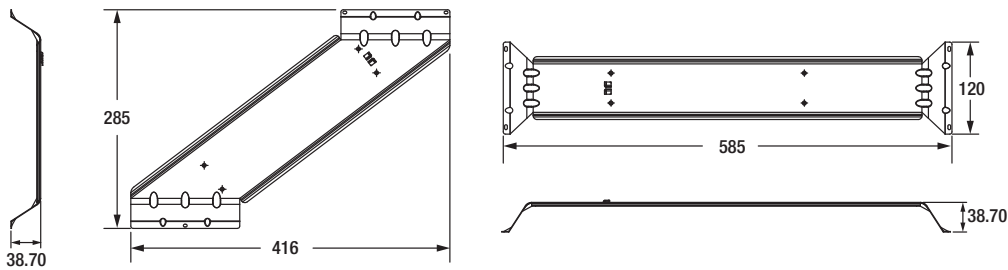

Metal Bridge