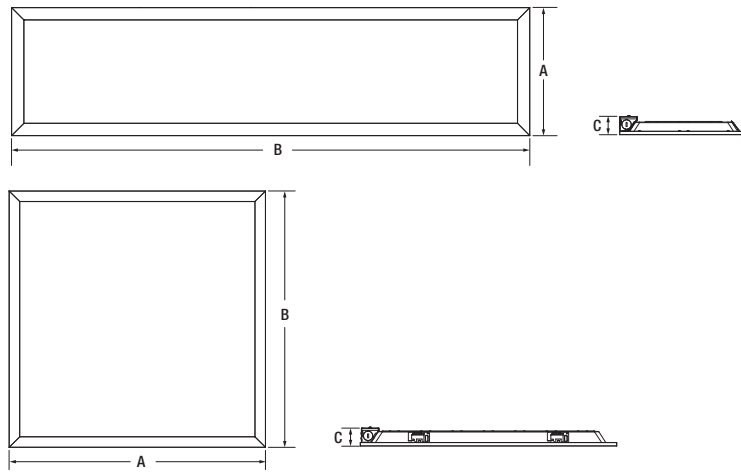

### Photometric Data

Average Illuminance (FC) at 30" AFF and avg/min uniformity 80/50/20 Reflectances

			8 ft Mounting Height			10 ft Mounting Height			12 ft Mounting Height		
			On Center Fixture Spacing								
			8'x10'	10'x10'	10'x12'	8'x10'	10'x10'	10'x12'	8'x10'	10'x10'	10'x12'
<b>1'x4'</b>	<b>18W</b>	PANELF3B018UNVD8SC714GWH	30fc/1.5	25fc/1.3	20fc/2.2	29fc/1.6	24fc/1.5	20fc/2.0	28fc/1.7	23fc/1.6	19fc/1.9
<b>2'x2'</b>	<b>18W</b>	PANELF3B018UNVD8SC722GWH	30fc/1.5	25fc/1.3	20fc/2.3	29fc/1.6	24fc/1.5	19fc/2.0	28fc/1.7	23fc/1.6	19fc/2.0
<b>2'x4'</b>	<b>24W</b>	PANELF3B024UNVD8SC724GWH	40fc/1.5	33fc/1.3	27fc/2.2	39fc/1.6	32fc/1.5	26fc/2.0	37fc/1.6	31fc/1.6	25fc/1.9
<b>1'x4'</b>	<b>20/30/36W</b>	PANELF4BS036UNHD8SC714GWH	57fc/1.4	47fc/1.2	38fc/2.5	54fc/1.5	45fc/1.3	36fc/1.2	53fc/1.7	43fc/1.6	35fc/1.9
<b>2'x2'</b>	<b>20/30/36W</b>	PANELF4BS036UNHD8SC722GWH	55fc/1.4	43fc/1.2	37fc/2.7	53fc/1.5	43fc/1.3	35fc/2.0	51fc/1.6	42fc/1.6	34fc/1.9
<b>2'x4'</b>	<b>30/40/50W</b>	PANELF4BS050UNHD8SC724GWH	76fc/1.5	63fc/1.3	51fc/2.3	73fc/1.6	61fc/1.4	50fc/2.0	71fc/1.6	58fc/1.6	48fc/1.9

## Physical Information

Lamp Description	(A) Length in (mm)	(B) Width in (mm)	(C) Height in (mm)
1x4	12.0 (304)	47.8 (1214)	1.8 (45.4)
2x2	23.9 (604)	23.9 (604)	1.7 (44)
2x4	23.9 (604)	47.8 (1214)	1.7 (44)