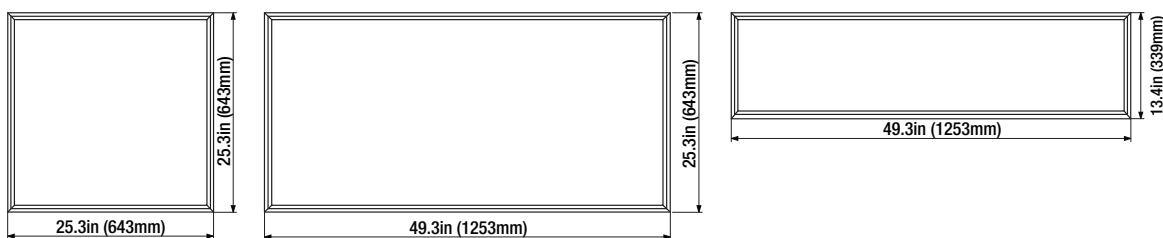

Physical Information

Lamp Description	(A) Length in (mm)	(B) Width in (mm)	(C) Height in (mm)
1x4	12.0 (304)	47.8 (1214)	1.8 (45.4)
2x2	23.9 (604)	23.9 (604)	1.7 (44)
2x4	23.9 (604)	47.8 (1214)	1.7 (44)

Accessories and Replacement Parts

Item Number	Ordering Abbreviation	Item Description
60888	EMBB1A8WDC	Field installable emergency battery back-up unit
61682	ACCPANELF3AEMBB-BRIDGE2	Metal bridge for installing emergency battery back-up unit to 2x2 and 2x4 panels
61683	ACCPANELF3AEMBB-BRIDGE1	Metal bridge for installing emergency battery back-up unit to 1x4 panels
62064	SMKIT3A/22/WH	Surface Mount Kit for 2x2 Backlit Panel, extruded Aluminum, white finish
62065	SMKIT3A/24/WH	Surface Mount Kit for 2x4 Backlit Panel, extruded Aluminum, white finish
62066	SMKIT3A/14/WH	Surface Mount Kit for 1x4 Backlit Panel, extruded Aluminum, white finish
62067	SPKIT3A	Suspension Kit for Backlit Panels
60457	FK1A14GWH	Flange Kit for 1x4 Panel
60458	FK1A22GWH	Flange Kit for 2x2 Panel
60459	FK1A24GWH	Flange Kit for 2x4 Panel

Metal Bridge

Surface Mount Kit

Flange Kit