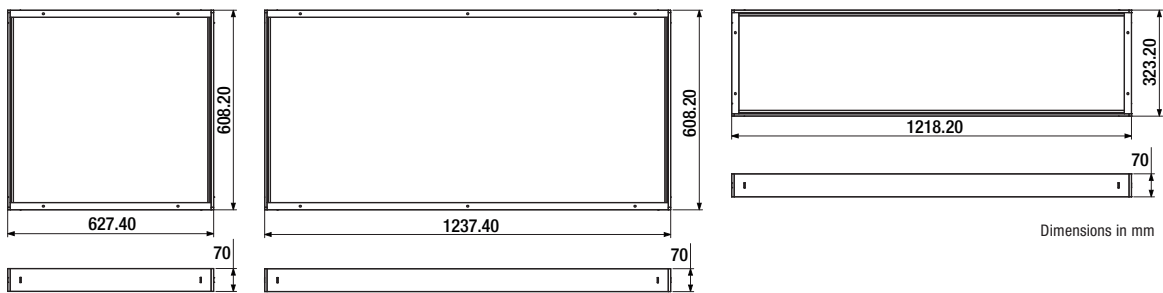

Surface Mount Kit