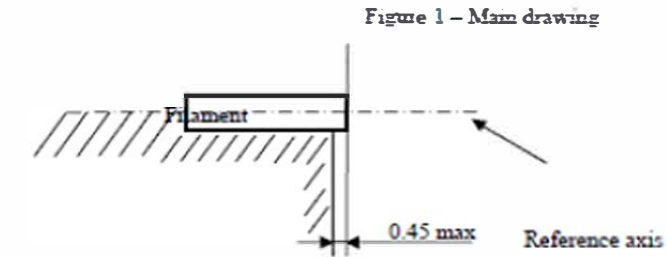

OSRAM SYLVANIA PART NUMBER: 35696

Brand & O-Ring
Yellow O-Ring
OTHER

Supplier to self-certify to ECE and DOT regulations.

Performance data to be managed by supplier and available upon request.

Lumens	Life	Voltage	Power
500 +/- 10%	1000 Hours	13.5 V	26 W Max