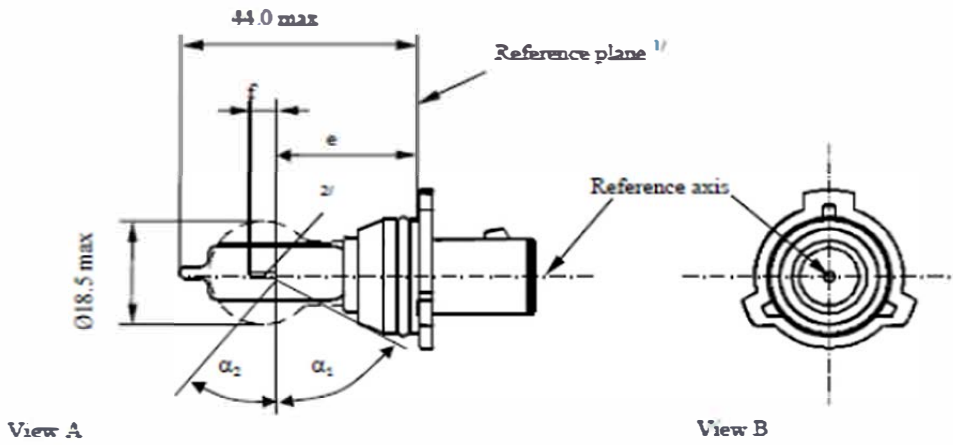

OSRAM SYLVANIA PART NUMBER: 35696

Brand & O-Ring
Yellow O-Ring
OTHER

Supplier to self-certify to ECE and DOT regulations.

Performance data to be managed by supplier and available upon request.

Lumens	Life	Voltage	Power
500 +/- 10%	1000 Hours	13.5 V	26 W Max