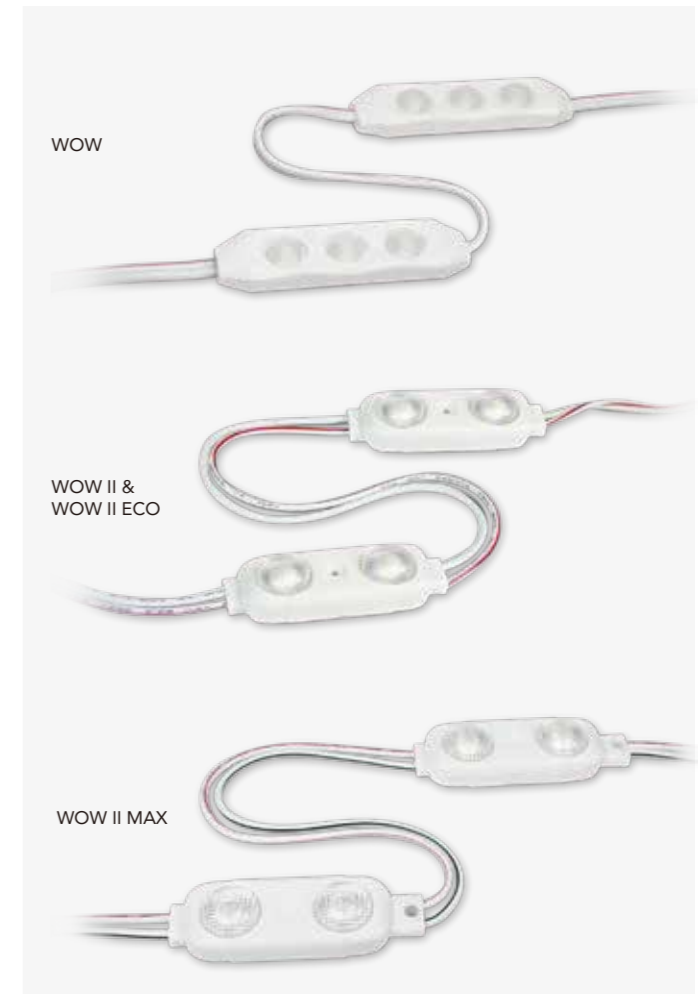

Passion NAIL LOUNGE

WOW Series

YOUR EVERYDAY MODULE FOR YOUR EVERYDAY NEED

The WOW II MAX Get ready to be wowed by their performance and energy savings!

The WOW Series modules, a market favorite for 10 years, offer versatility in colors, reliability, and affordability. Ideal for everyday use, they now reach new heights with the WOW II MAX - the market's first 200lm/w module, showcasing our latest technological breakthrough.

Compact, Versatile, and Durable

Perfect for any size of channel letters and cabinets, the WOW II MAX feature a 170-degree lens, enabling effective usage in as little as a 2" depth channel letters.

These modules promise longevity with an L80 rating for a 50,000-hour lifetime. Installation is simplified and flexible, thanks to the dual options of 3M tape and mechanical mounting holes, accommodating various installation preferences.

Features and Loading Capacity -WOW II MAX

The WOW II MAX is highly efficient in power usage, capable of supporting 50ft with a 60W/12V power supply.

Assurance of quality is backed by a substantial 7-year factory warranty, coupled with a limited 5-year labor warranty, reflecting our confidence in the product's durability and performance.

With an IP67 rating, the WOW series is versatile for use in damp locations, providing clients with more options for different environmental conditions.

Module Population Guide

Module	Channel Letter Depth (in)	Multiple Rows (rows spacing)	Clearance	Mods per Ft
WOW	3"	5"	3"	2
	4"	5"	4"	2
	5"	6"	4"	2
	6"	7"	5"	2
WOW II	3"	7"	4"	1.5
	4"	10"	5"	1.5
	5"	12"	6"	1.5
	6"	15"	7"	1.5

Module	Channel Letter Depth (in)	Multiple Rows (rows spacing)	Clearance	Mods per Ft
WOW II ECO	3"	7"	4"	1.5
	4"	10"	5"	1.5
	5"-6"	12"	6"	1.5
	7"-10"	15"-18"	7"	1.5
WOW II MAX	3"	7"	4"	1.5
	4"	10"	5"	1.5
	5"-6"	12"	6"	1.5
	7"-10"	15"-18"	7"	1.5