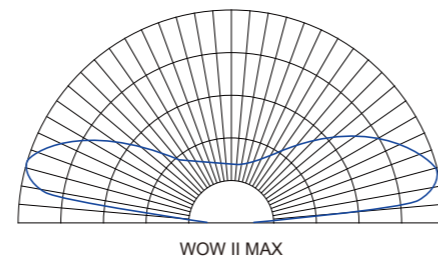

WOW II MAX

Components

Part#	Description	Color	Order Unit	Mods per Bag	FT per Bag	100% Power Supply Load (60W 12V)	100% Power Supply Load (120W 12V)	100% Power Supply Load (264W 12V)
QISM4001-A	WOW 7500k	Pure White	Bag	60 modules	30ft	83 mods (41.5ft)	166 mods (83ft)	366 mods (183ft)
QISM4002-A	WOW 6300k	Bright White	Bag	60 modules	30ft	83 mods (41.5ft)	166 mods (83ft)	366 mods (183ft)
QISM4003-A	WOW 4200k	Soft White	Bag	60 modules	30ft	83 mods (41.5ft)	166 mods (83ft)	366 mods (183ft)
QISM4008-A	WOW 2700K	Warm White	Bag	60 modules	30ft	83 mods (41.5ft)	166 mods (83ft)	366 mods (183ft)
QISM4004-A	WOW Red	Red	Bag	60 modules	30ft	120 mods (60ft)	240 mods (120ft)	528 mods (264ft)
QISM4005-A	WOW Blue	Blue	Bag	60 modules	30ft	83 mods (41.5ft)	166 mods (83ft)	366 mods (183ft)
QISM4006-A	WOW Green	Green	Bag	60 modules	30ft	83 mods (41.5ft)	166 mods (83ft)	366 mods (183ft)
QISM4007-A	WOW Yellow	Amber Yellow	Bag	60 modules	30ft	83 mods (41.5ft)	166 mods (83ft)	366 mods (183ft)
QISM1202-A	WOW II 6300K	Bright White	Bag	80 modules	53.3ft	83 mods (55.3ft)	166 mods (110.6ft)	366 mods (244ft)
QISM1203-A	WOW II 2700K	Warm White	Bag	80 modules	53.3ft	83 mods (55.3ft)	166 mods (110.6ft)	366 mods (244ft)
QISM1204-A	WOW II Red	Red	Bag	80 modules	53.3ft	120 mods (80ft)	240 mods (160ft)	528 mods (352ft)
QISM1205-A	WOW II Green	Blue	Bag	80 modules	53.3ft	83 mods (55.3ft)	166 mods (110.6ft)	366 mods (244ft)
QISM1206-A	WOW II Blue	Green	Bag	80 modules	53.3ft	83 mods (55.3ft)	166 mods (110.6ft)	366 mods (244ft)
M120104	WOW II ECO Red	Red	Bag	80 modules	53.3ft	83 mods (55.3ft)	166 mods (110.6ft)	366 mods (244ft)
M120105	WOW II ECO Green	Green	Bag	80 modules	53.3ft	83 mods (55.3ft)	166 mods (110.6ft)	366 mods (244ft)
M120106	WOW II ECO Blue	Blue	Bag	80 modules	53.3ft	83 mods (55.3ft)	166 mods (110.6ft)	366 mods (244ft)

Part#	Description	Color	Order Unit	Mods per Bag	FT per Bag	100% Power Supply Load (60W 12V)	100% Power Supply Load (120W 12V)	100% Power Supply Load (264W 12V)
M1207	WOW II MAX 7500k	Pure White	Bag	70 modules	46.7ft	75 mods (50ft)	150 mods (100ft)	330 mods (220ft)
M1208	WOW II MAX 6300k	Bright White	Bag	70 modules	46.7ft	75 mods (50ft)	150 mods (100ft)	330 mods (220ft)
M1209	WOW II MAX 4200k	Soft White	Bag	70 modules	46.7ft	75 mods (50ft)	150 mods (100ft)	330 mods (220ft)
M1210	WOW II MAX 2700k	Warm White	Bag	70 modules	46.7ft	75 mods (50ft)	150 mods (100ft)	330 mods (220ft)

Technical Specifications