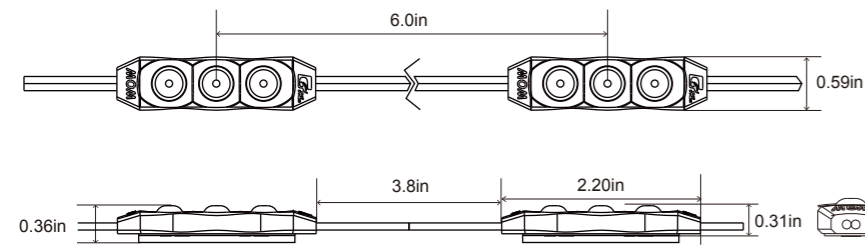

Dimensions & Viewing Angle

WOW