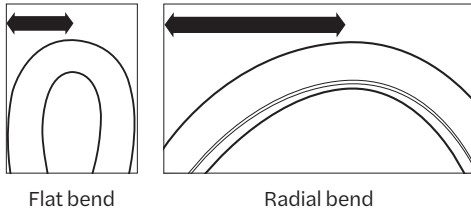

FLEXIBRITE²⁴

Flexible LED tubing

Specifications

Part number*	Ruby Red (5-ft)	701499E-R-5
	Ruby Red (20-ft).....	701499E-R-20
	Citrus Orange (5-ft).....	701499E-O-5[†]
	Citrus Orange (20-ft).....	701499E-O-20[†]
	Noviol Gold (5-ft)	701499E-Y-5[†]
	Noviol Gold (20-ft).....	701499E-Y-20[†]
	Emerald Green (5-ft)	701499E-G-5
	Emerald Green (20-ft)	701499E-G-20
	Bromo Blue (5-ft).....	701499E-B-5
	Bromo Blue (20-ft).....	701499E-B-20
	Snow White (5-ft).....	701499E-W-5
	Snow White (20-ft).....	701499E-W-20

Dimensions	Width	0.60"
	Height.....	1.01"
	Lengths	5-ft: 59.06"
		20-ft: 236.22"

In-field bends.....	Radial bend.....	12.0"
	Flat bend.....	1.0"

Cut increments	2.0"
Colors*	Ruby Red, Citrus Orange[†], Noviol Gold[†], Emerald Green, Bromo Blue
Operating temperature	-40° C to +70° C

Protection class	IP66
Special feature	Hook-up wires every 12.0"
Mounting	Mounting Clips.....402888-25 (Box of 25) Mounting Track.....402889-10 (Box of 10)
Packaging	5-ft: 1 assembly per carton, 32 cartons per case 20-ft: 1 assembly per carton, 8 cartons per case

* See "Unlit product color chart" for Pantone color equivalents.

† Availability limited: Call to confirm.