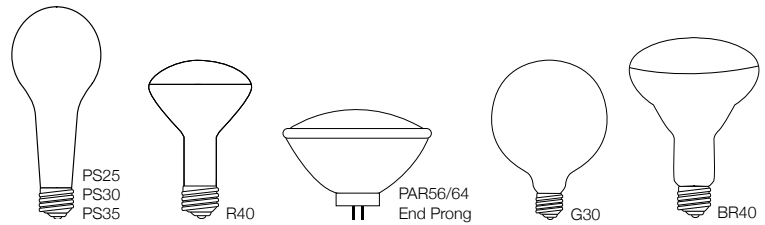

## General Service

| Bulb            | Base           | Product Number | Footnotes    | Product Code   | Description                  | Pkg. Qty. | Volts | Lumens | Avg. Life | Design Filament | MOL   | Beam Spread |
|-----------------|----------------|----------------|--------------|----------------|------------------------------|-----------|-------|--------|-----------|-----------------|-------|-------------|
| <b>300 WATT</b> |                |                |              |                |                              |           |       |        |           |                 |       |             |
| PAR56           | Mog. End Prong | 65220          | 4,13         | PAR56MFL300    | Medium Flood                 | 1/12      | 120   | 3840   | 2000      | CC-13           | 5.00" | 25x11       |
|                 |                | 65042          | 4,13         | PAR56NSP300    | Narrow Spot                  | 1/12      | 120   | 3840   | 2000      | CC-13           | 5.00" | 10x8        |
|                 |                | 65230          | 4,13         | PAR56WFL300    | Wide Flood                   | 1/12      | 120   | 3840   | 2000      | CC-13           | 5.00" | 35x20       |
|                 | Screw Term.    | 65225          | 4,10,13      | PAR56WFL300/12 | Wide Flood                   | 1/12      | 12    | 6000   | 1000      | C-6             | 4.50" | 35x20       |
| PS25            | Med.           | 401305         |              | PS25CL300/P5   | Clear Prism® Long Life Plus™ | 12/60     | 130   | 3600   | 5000      | C-9M            | 6.93" | -           |
|                 |                | 401306         |              | PS25FR300/P5   | Frost Prism® Long Life Plus™ | 12/60     | 130   | 3600   | 5000      | C-9M            | 6.93" | -           |
| PS30            | Med.           | 401308         |              | PS30CL300/P5   | Clear Prism® Long Life Plus™ | 12/60     | 130   | 3600   | 5000      | C-9M            | 8.06" | -           |
|                 |                | 401310         |              | PS30FR300/P5   | Frost Prism® Long Life Plus™ | 12/60     | 130   | 3600   | 5000      | C-9M            | 8.06" | -           |
| PS35            | Mog.           | 401316         |              | PS35CL300/P5   | Clear Prism® Long Life Plus™ | 6/24      | 130   | 3600   | 5000      | C-9M            | 9.37" | -           |
|                 |                | 401318         |              | PS35FR300/P5   | Frost Prism® Long Life Plus™ | 6/24      | 130   | 3600   | 5000      | C-9M            | 9.37" | -           |
| R40             | Med.           | 104040         | 5,7,10,12,14 | R40FL300/12V   | Flood Pool Lamp              | 12/24     | 12    | 3000   | 2000      | C-6             | 6.56" | -           |
|                 |                | 104035         | 5,7,12,14    | R40FL300/HG    | Flood Hard Glass             | 12/24     | 130   | 3000   | 3000      | C-6             | 6.56" | -           |
| <b>375 WATT</b> |                |                |              |                |                              |           |       |        |           |                 |       |             |
| R40             | Med.           | 104048         | 6,7,11,14    | R40CL375       | Clear Infrared Prism®        | 12/24     | 120   | -      | 5000      | C-9             | 6.56" | -           |
|                 |                | 104050         | 6,7,11,14,16 | R40CL375/CSTF  | CoverShield® PFA Prism®      | 1/12      | 120   | -      | 5000      | C-9             | 6.56" | -           |
| <b>400 WATT</b> |                |                |              |                |                              |           |       |        |           |                 |       |             |
| G30             | Med.           | 5508           | 15           | 400G/FL        | Clear                        | 1/100     | 120   | 6800   | 800       | C-5             | 5.10" | -           |
| R40             | Med.           | 104038         | 5,12,14      | R40FL400/HG    | Flood Hard Glass             | 12/24     | 120   | 4150   | 2000      | CC-9            | 6.56" | -           |
| <b>500 WATT</b> |                |                |              |                |                              |           |       |        |           |                 |       |             |
| PAR56           | Mog. End Prong | 843494         | X 4,13       | PAR56Q500NSP   | Narrow Spot                  | 1/6       | 120   | 8000   | 4000      | CC-6            | 5.00" | 13x8        |
| PAR64           | Mog. End Prong | 839409         | 13           | PAR64MFL500    | Medium Flood Major           | 1/12      | 120   | 6500   | 2000      | CC-13           | 6.00" | 23x11       |
|                 |                | 14938          | 13           | PAR64NSP500    | Narrow Spot Major            | 1/12      | 120   | 6500   | 2000      | CC-13           | 6.00" | 12x7        |
| R40             | Med.           | 104042         | 5,12,14      | R40FL500/HG    | Flood Hard Glass             | 12/24     | 120   | 5400   | 2000      | CC-9            | 6.56" | -           |
|                 |                | 821734         | 5,12,14      | R40FL500/3FL   | Flood Major                  | 1/24      | 120   | 6500   | 2000      | C-2V            | 7.25" | -           |