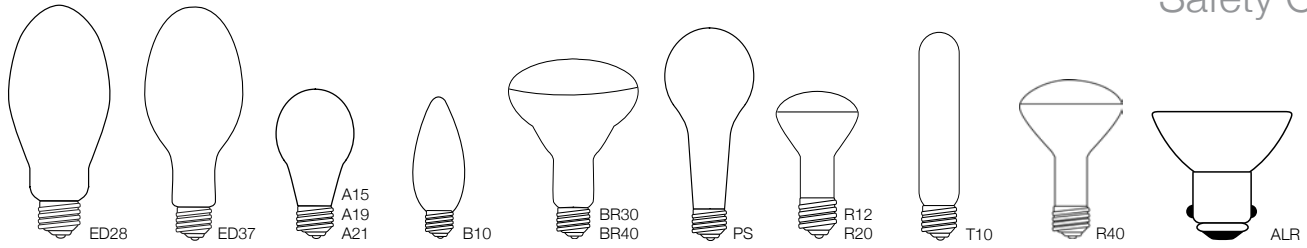

SPECIALTY LAMPS

Safety Coated

Bulb	Base	Watts	Product Number	Footnotes	Product Code	Description	Pkg. Qty.	ANSI	Color Temp.	Lumens	Avg. Life	MOL
------	------	-------	----------------	-----------	--------------	-------------	-----------	------	-------------	--------	-----------	-----