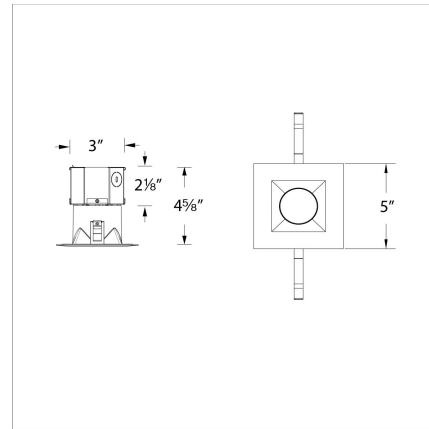

#### SPECIFICATIONS

<b>Construction</b>	Die-cast Aluminum with 20-gauge Cold Rolled Steel Junction Box
<b>Power:</b>	12W
<b>Input:</b>	120-277 VAC, 50/60Hz
<b>Dimming:</b>	ELV: 100-5% , TRIAC: 100-5%
<b>Light Source:</b>	Integrated LED
<b>Lens:</b>	Frosted TIR lens
<b>Rated Life:</b>	50,000 Hours
<b>Mounting:</b>	Heavy gauge retention clips secures fixture to ceiling, Heavy gauge retention clips secures fixture to ceiling
<b>Cut Out:</b>	4"
<b>Finish:</b>	Electrostatically Powder Coated: White, Black
<b>Ceiling Thickness:</b>	1/2" - 1 1/2"
<b>Operating Temp:</b>	-4°F to 104°F (-20°C to 40°C)
<b>Standards:</b>	ETL, cETL, Wet Location Listed, Title 24 JA8 Compliant, Airtight, IC

#### LINE DRAWING