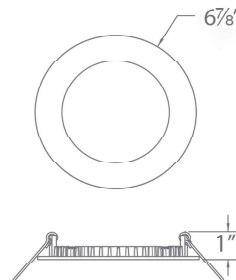

FINISHES:

White

LINE DRAWING:

Lotos 4" & 6" Round Downlight 5CCT

Fixture Type: _____
Catalog Number: _____
Project: _____
Location: _____

ACCESSORIES

	<i>Model</i>	<i>Description</i>	<i>Finish</i>
	RER-FRAME	Lotos	