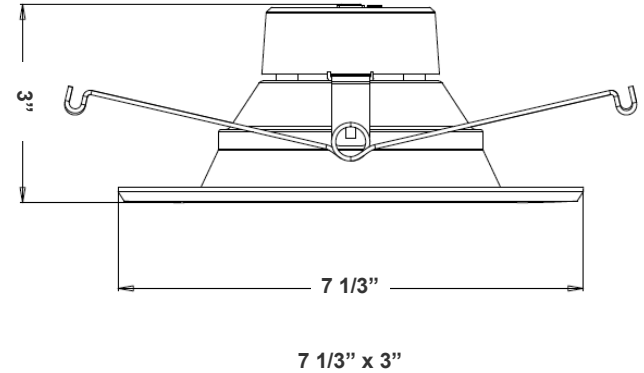

RDL SERIES RESIDENTIAL LIGHTING

RDL6-ST-MCT5
6" Smooth Recessed Trim

Customer Name: _____

Project Name: _____

Note: _____ Type: _____

Features

- 6" Smooth Recessed Trim
- Multi CCT (Selectable Switch on the Back of the driver)
- Isolated Driver for Improved Thermal Management
- 5-Year Warranty
- Spun Aluminum with White Powder Coat Finish

Technical Specification

Electrical:

- Voltage: 120V AC
- Output Voltage: 36VDC
- Power Factor: >0.90
- Wattage: 15W
- Efficacy: 85 LP
- Total Harmonic Distortion: ≤15 %

Mechanical:

- Spun Aluminum with White Powder Coat Finish
- Includes 8" Medium Base E-26 Screw-in Adapter That Fits any Standard Incandescent Down-light
- Maximum Ambient Temperature: 104°F
- Fits in Standard 6" Recessed Housings
- Rated life: 50,000 hrs
- Suitable For Damp Location

Other Models:

- 10W | 700LM | RDL4-ST-MCT5

Photometrics: RDL6-ST-MCT5

BUG Rating: B1-U2-G0

Area 35'x 35' Mounting Height: 9'

Other Views:

Side View

Front View