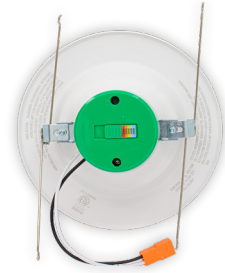

RDL SERIES RESIDENTIAL LIGHTING

RDL6-ST-MCT5
6" Smooth Recessed Trim

Customer Name: _____

Project Name: _____

Note: _____ Type: _____

Features

- 6" Smooth Recessed Trim
- Multi CCT (Selectable Switch on the Back of the driver)
- Isolated Driver for Improved Thermal Management
- 5-Year Warranty
- Spun Aluminum with White Powder Coat Finish

Technical Specification

Electrical:

- Voltage: 120V AC
- Output Voltage: 36VDC
- Power Factor: >0.90
- Wattage: 15W
- Efficacy: 85 LP
- Total Harmonic Distortion: ≤15 %

Mechanical:

- Spun Aluminum with White Powder Coat Finish
- Includes 8" Medium Base E-26 Screw-in Adapter That Fits any Standard Incandescent Down-light
- Maximum Ambient Temperature: 104°F
- Fits in Standard 6" Recessed Housings
- Rated life: 50,000 hrs
- Suitable For Damp Location

Other Models:

- 10W | 700LM | RDL4-ST-MCT5

Photometrics: RDL6-ST-MCT5

BUG Rating: B1-U2-G0

Area 35'x 35' Mounting Height: 9'

Other Views:

Side View

Front View