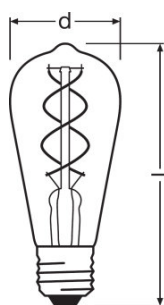

- LED lamps for line voltage
- Mercury-free lamps
- Lifetime: up to 15,000 h
- Beam angle: up to 360°

TECHNICAL DATA

Electrical data

Rated wattage	5.00 W
Nominal wattage	5.00 W
Nominal voltage	220...240 V
Max. lamp no. on circuit break. 10 A (B)	18
Max. lamp no. on circuit break. 16 A (B)	29
Operating frequency	50...60 Hz
Power factor λ	> 0.50
Claimed equiv. conventional lamp power	25 W

Light technical data

Warm-up time (60 %)	< 0.50 s
Starting time	< 0.5 s

Dimensions & weight

Overall length	140.0 mm
Diameter	64.0 mm

Outer bulb	-
Length	140.0 mm

Temperatures & operating conditions

Maximum temperature at tc test point	56 °C
---	-------