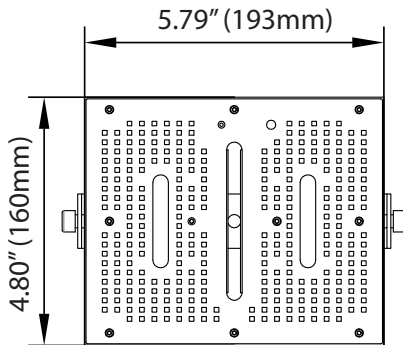

### DIMENSIONS

50W  
100W

180W  
240W

### PHOTOMETRICS CHART

50 Watt  
DLC Premium

Illuminance at a Distance			
	Center Beam fc	Beam Width	
4.3R	148 fc	13.8 ft	14.1 ft
8.7R	36.2 fc	27.9 ft	28.4 ft
13.0R	16.2 fc	41.7 ft	42.5 ft
17.3R	9.16 fc	55.5 ft	56.5 ft
21.7R	5.82 fc	69.6 ft	70.9 ft
26.0R	4.06 fc	83.4 ft	85.0 ft