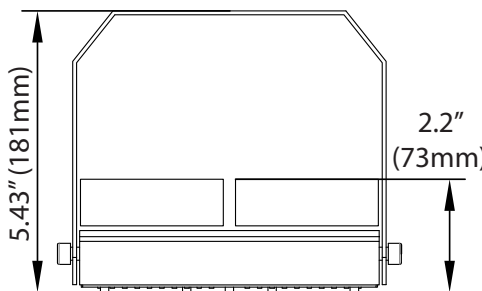

### DIMENSIONS

50W  
100W

180W  
240W

### PHOTOMETRICS CHART

50 Watt  
DLC Premium

Illuminance at a Distance			
	Center Beam fc	Beam Width	
4.3R	148 fc	13.8 ft	14.1 ft
8.7R	36.2 fc	27.9 ft	28.4 ft
13.0R	16.2 fc	41.7 ft	42.5 ft
17.3R	9.16 fc	55.5 ft	56.5 ft
21.7R	5.82 fc	69.6 ft	70.9 ft
26.0R	4.06 fc	83.4 ft	85.0 ft