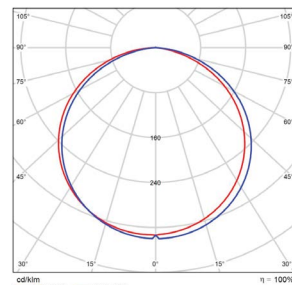

### DIMENSIONS

50W  
100W

180W  
240W

### PHOTOMETRICS CHART

50 Watt  
DLC Premium

Illuminance at a Distance			
	Center Beam fc	Beam Width	
4.3R	148 fc	13.8 ft	14.1 ft
8.7R	36.2 fc	27.9 ft	28.4 ft
13.0R	16.2 fc	41.7 ft	42.5 ft
17.3R	9.16 fc	55.5 ft	56.5 ft
21.7R	5.82 fc	69.6 ft	70.9 ft
26.0R	4.06 fc	83.4 ft	85.0 ft

Vert. Spread: 116.1°  
Horiz. Spread: 117.1°

100 Watt  
DLC Premium

Illuminance at a Distance			
	Center Beam fc	Beam Width	
4.3R	289 fc	13.8 ft	14.1 ft
8.7R	70.7 fc	27.9 ft	28.4 ft
13.0R	31.6 fc	41.7 ft	42.5 ft
17.3R	17.9 fc	55.5 ft	56.5 ft
21.7R	11.4 fc	69.6 ft	70.9 ft
26.0R	7.91 fc	83.4 ft	85.0 ft

Vert. Spread: 116.1°  
Horiz. Spread: 117.1°

180 Watt  
DLC Premium

Illuminance at a Distance			
	Center Beam fc	Beam Width	
4.3R	522 fc	13.8 ft	14.1 ft
8.7R	127 fc	27.9 ft	28.4 ft
13.0R	57.1 fc	41.7 ft	42.5 ft
17.3R	32.2 fc	55.5 ft	56.5 ft
21.7R	20.5 fc	69.6 ft	70.9 ft
26.0R	14.3 fc	83.4 ft	85.0 ft