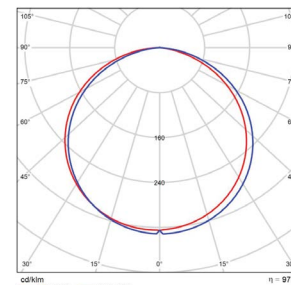

### PHOTOMETRICS CHART

50 Watt  
DLC Premium

Illuminance at a Distance			
	Center Beam fc	Beam Width	
4.3R	148 fc	13.8 ft	14.1 ft
8.7R	36.2 fc	27.9 ft	28.4 ft
13.0R	16.2 fc	41.7 ft	42.5 ft
17.3R	9.16 fc	55.5 ft	56.5 ft
21.7R	5.82 fc	69.6 ft	70.9 ft
26.0R	4.06 fc	83.4 ft	85.0 ft

Vert. Spread: 116.1°  
Horiz. Spread: 117.1°

100 Watt  
DLC Premium

Illuminance at a Distance			
	Center Beam fc	Beam Width	
4.3R	289 fc	13.8 ft	14.1 ft
8.7R	70.7 fc	27.9 ft	28.4 ft
13.0R	31.6 fc	41.7 ft	42.5 ft
17.3R	17.9 fc	55.5 ft	56.5 ft
21.7R	11.4 fc	69.6 ft	70.9 ft
26.0R	7.91 fc	83.4 ft	85.0 ft

Vert. Spread: 116.1°  
Horiz. Spread: 117.1°

180 Watt  
DLC Premium

Illuminance at a Distance			
	Center Beam fc	Beam Width	
4.3R	522 fc	13.8 ft	14.1 ft
8.7R	127 fc	27.9 ft	28.4 ft
13.0R	57.1 fc	41.7 ft	42.5 ft
17.3R	32.2 fc	55.5 ft	56.5 ft
21.7R	20.5 fc	69.6 ft	70.9 ft
26.0R	14.3 fc	83.4 ft	85.0 ft

Vert. Spread: 116.1°  
Horiz. Spread: 117.1°

240 Watt  
DLC Premium

Illuminance at a Distance			
	Center Beam fc	Beam Width	
4.3R	677 fc	13.8 ft	14.1 ft
8.7R	165 fc	27.9 ft	28.4 ft
13.0R	74.0 fc	41.7 ft	42.5 ft
17.3R	41.8 fc	55.5 ft	56.5 ft
21.7R	26.6 fc	69.6 ft	70.9 ft
26.0R	18.5 fc	83.4 ft	85.0 ft