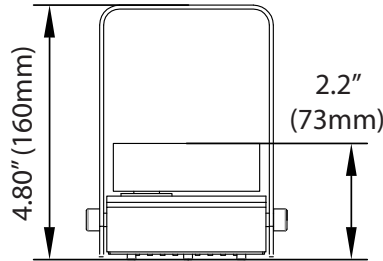

### DIMENSIONS

50W  
100W

180W  
240W

### PHOTOMETRICS CHART

50 Watt  
DLC Premium

Illuminance at a Distance			
	Center Beam fc	Beam Width	
4.3R	148 fc	13.8 ft	14.1 ft
8.7R	36.2 fc	27.9 ft	28.4 ft
13.0R	16.2 fc	41.7 ft	42.5 ft
17.3R	9.16 fc	55.5 ft	56.5 ft
21.7R	5.82 fc	69.6 ft	70.9 ft
26.0R	4.06 fc	83.4 ft	85.0 ft