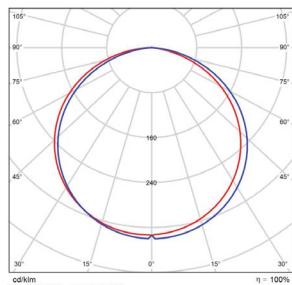

### DIMENSIONS

50W  
100W

180W  
240W

### PHOTOMETRICS CHART

50 Watt  
DLC Premium

Illuminance at a Distance			
	Center Beam fc	Beam Width	
4.3R	148 fc	13.8 ft	14.1 ft
8.7R	36.2 fc	27.9 ft	28.4 ft
13.0R	16.2 fc	41.7 ft	42.5 ft
17.3R	9.16 fc	55.5 ft	56.5 ft
21.7R	5.82 fc	69.6 ft	70.9 ft
26.0R	4.06 fc	83.4 ft	85.0 ft

Vert. Spread: 116.1°  
Horiz. Spread: 117.1°

100 Watt  
DLC Premium

Illuminance at a Distance			
	Center Beam fc	Beam Width	
4.3R	289 fc	13.8 ft	14.1 ft
8.7R	70.7 fc	27.9 ft	28.4 ft
13.0R	31.6 fc	41.7 ft	42.5 ft
17.3R	17.9 fc	55.5 ft	56.5 ft
21.7R	11.4 fc	69.6 ft	70.9 ft
26.0R	7.91 fc	83.4 ft	85.0 ft