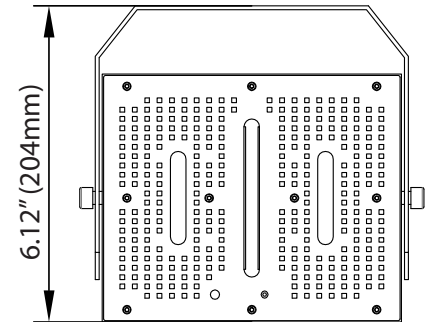

### DIMENSIONS

50W  
100W

180W  
240W

### PHOTOMETRICS CHART

50 Watt  
DLC Premium

Illuminance at a Distance			
	Center Beam fc	Beam Width	
4.3R	148 fc	13.8 ft	14.1 ft
8.7R	36.2 fc	27.9 ft	28.4 ft
13.0R	16.2 fc	41.7 ft	42.5 ft
17.3R	9.16 fc	55.5 ft	56.5 ft
21.7R	5.82 fc	69.6 ft	70.9 ft
26.0R	4.06 fc	83.4 ft	85.0 ft