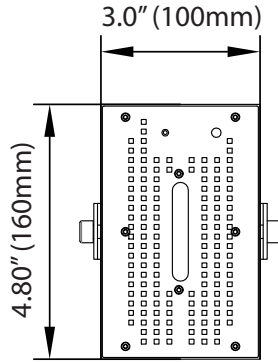

### DIMENSIONS

50W  
100W

180W  
240W

### PHOTOMETRICS CHART

50 Watt  
DLC Premium

Illuminance at a Distance			
	Center Beam fc	Beam Width	
4.3R	148 fc	13.8 ft	14.1 ft
8.7R	36.2 fc	27.9 ft	28.4 ft
13.0R	16.2 fc	41.7 ft	42.5 ft
17.3R	9.16 fc	55.5 ft	56.5 ft
21.7R	5.82 fc	69.6 ft	70.9 ft
26.0R	4.06 fc	83.4 ft	85.0 ft