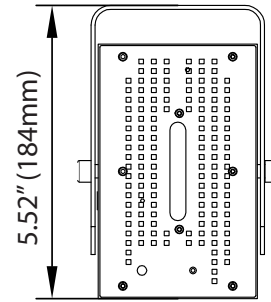

### DIMENSIONS

50W  
100W

180W  
240W

### PHOTOMETRICS CHART

50 Watt  
DLC Premium

Illuminance at a Distance			
	Center Beam fc	Beam Width	
4.3R	148 fc	13.8 ft	14.1 ft
8.7R	36.2 fc	27.9 ft	28.4 ft
13.0R	16.2 fc	41.7 ft	42.5 ft
17.3R	9.16 fc	55.5 ft	56.5 ft
21.7R	5.82 fc	69.6 ft	70.9 ft
26.0R	4.06 fc	83.4 ft	85.0 ft