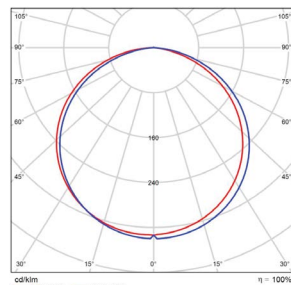

### DIMENSIONS

50W  
100W

180W  
240W

### PHOTOMETRICS CHART

50 Watt  
DLC Premium

Illuminance at a Distance			
	Center Beam fc	Beam Width	
4.3R	148 fc	13.8 ft	14.1 ft
8.7R	36.2 fc	27.9 ft	28.4 ft
13.0R	16.2 fc	41.7 ft	42.5 ft
17.3R	9.16 fc	55.5 ft	56.5 ft
21.7R	5.82 fc	69.6 ft	70.9 ft
26.0R	4.06 fc	83.4 ft	85.0 ft

Vert. Spread: 116.1°  
Horiz. Spread: 117.1°

100 Watt  
DLC Premium

Illuminance at a Distance			
	Center Beam fc	Beam Width	
4.3R	289 fc	13.8 ft	14.1 ft
8.7R	70.7 fc	27.9 ft	28.4 ft
13.0R	31.6 fc	41.7 ft	42.5 ft
17.3R	17.9 fc	55.5 ft	56.5 ft
21.7R	11.4 fc	69.6 ft	70.9 ft
26.0R	7.91 fc	83.4 ft	85.0 ft

Vert. Spread: 116.1°  
Horiz. Spread: 117.1°

180 Watt  
DLC Premium

Illuminance at a Distance			
	Center Beam fc	Beam Width	
4.3R	522 fc	13.8 ft	14.1 ft
8.7R	127 fc	27.9 ft	28.4 ft
13.0R	57.1 fc	41.7 ft	42.5 ft
17.3R	32.2 fc	55.5 ft	56.5 ft
21.7R	20.5 fc	69.6 ft	70.9 ft
26.0R	14.3 fc	83.4 ft	85.0 ft