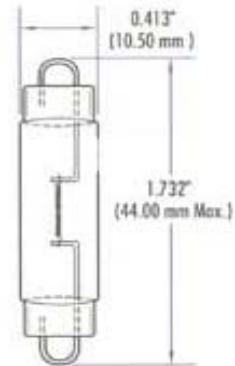

RLB2685X

Wattage	8.5 Watts
Voltage	26 Volts
Lumens	63
Finish	Clear
Base	Rigid Loop
Life	20,000 Hours
Color Temp	2,800