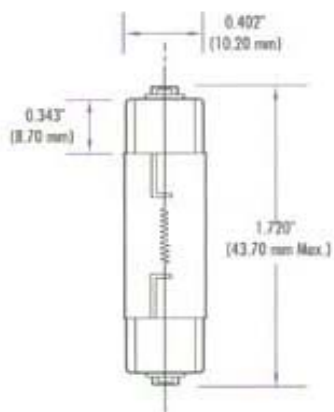

RLC1210XF

**Same as above except frosted*

Wattage	10 Watts
Voltage	12 Volt
Shape	T3-1/4
Finish	Frost
Base	End Cap
Color Temp	2800K
Life	20,000 Hours
Lumens	100