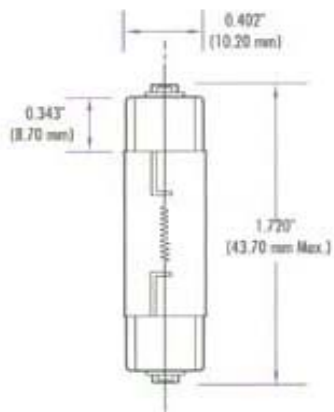

RLC2405X

Wattage	5 Watts
Voltage	24 Volt
Shape	T3-1/4
Finish	Clear
Base	End Cap
Color Temp	2800K
Life	20,000 Hours
Lumens	40