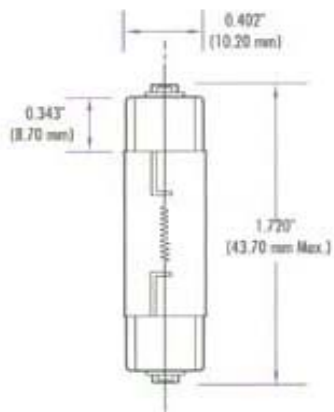

RLC2405XF

**Same as above except frosted*

| | |
|-------------------|---------------------|
| Wattage | 5 Watts |
| Voltage | 24 Volt |
| Shape | T3-1/4 |
| Finish | Frost |
| Base | End Cap |
| Color Temp | 2800K |
| Life | 20,000 Hours |
| Lumens | 40 |