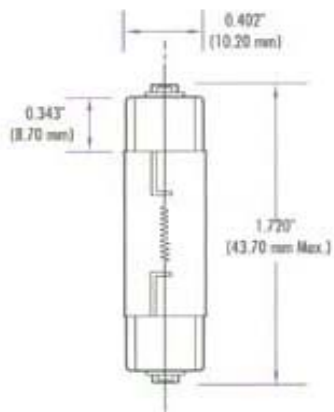

RLC2410X

Wattage	10 Watts
Voltage	24 Volt
Shape	T3-1/4
Finish	Clear
Base	End Cap
Color Temp	2800K
Life	20,000 Hours
Lumens	90