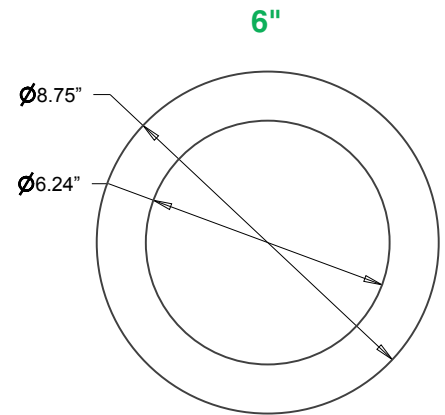

**4", 6", 8" & 9"
Goof Rings**

- Material: Steel
- Thickness: 20 Gauge
- Paint: RAL9010
- Finish: Satin

DIMENSIONS

ORDERING:

ORDER CODE	MODEL #	DESCRIPTION
14099683	RR-XRING4	4" EXTRA WIDE TRIM RING
14099684	RR-XRING6	6" EXTRA WIDE TRIM RING
14099685	RR-XRING8	8" EXTRA WIDE TRIM RING
14099686	RR-XRING9	9" EXTRA WIDE TRIM RING