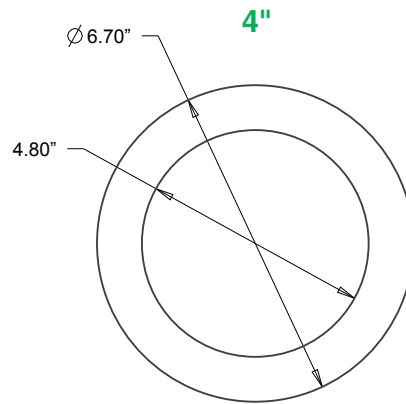

**4", 6", 8" & 9"
Goof Rings**

- Material: Steel
- Thickness: 20 Gauge
- Paint: RAL9010
- Finish: Satin

DIMENSIONS

ORDERING:

ORDER CODE	MODEL #	DESCRIPTION
14099683	RR-XRING4	4" EXTRA WIDE TRIM RING
14099684	RR-XRING6	6" EXTRA WIDE TRIM RING
14099685	RR-XRING8	8" EXTRA WIDE TRIM RING
14099686	RR-XRING9	9" EXTRA WIDE TRIM RING