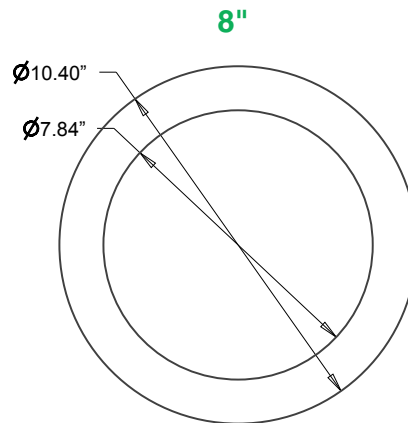

**4", 6", 8" & 9"
Goof Rings**

- Material: Steel
- Thickness: 20 Gauge
- Paint: RAL9010
- Finish: Satin

DIMENSIONS

ORDERING:

ORDER CODE	MODEL #	DESCRIPTION
14099683	RR-XRING4	4" EXTRA WIDE TRIM RING
14099684	RR-XRING6	6" EXTRA WIDE TRIM RING
14099685	RR-XRING8	8" EXTRA WIDE TRIM RING
14099686	RR-XRING9	9" EXTRA WIDE TRIM RING