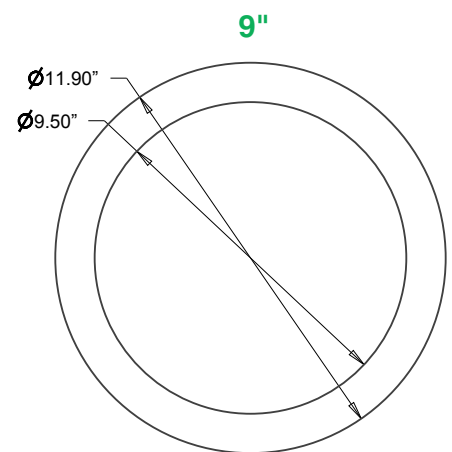

**4", 6", 8" & 9"
Goof Rings**

- Material: Steel
- Thickness: 20 Gauge
- Paint: RAL9010
- Finish: Satin

DIMENSIONS

ORDERING:

ORDER CODE	MODEL #	DESCRIPTION
14099683	RR-XRING4	4" EXTRA WIDE TRIM RING
14099684	RR-XRING6	6" EXTRA WIDE TRIM RING
14099685	RR-XRING8	8" EXTRA WIDE TRIM RING
14099686	RR-XRING9	9" EXTRA WIDE TRIM RING